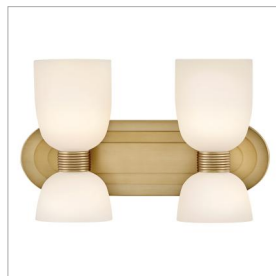

lisa mcdennon
COLLECTION

TALLULAH

52962LCB-LL

SMALL TWO LIGHT VANITY

Graceful curves and delicate details define Tallulah. The smooth etched opal glass adds a touch of softness to balance ribbed metal details. Hardware featuring our Lacquered Brass or Polished Nickel finish creates a nuanced retro look that makes Tallulah the perfect addition to any décor.

DETAILS	
FINISH:	Lacquered Brass
MATERIAL:	Steel
GLASS:	Etched Opal
DIMMABLE:	YES - CL TYPE DIMMER (SSL7A)

DIMENSIONS	
WIDTH:	12"
HEIGHT:	9"
WEIGHT:	5.2lb
BACK PLATE:	12"W X 4.5"H
EXTENSION:	5.5"
TOP TO OUTLET:	6"

PRODUCT DETAILS:

- Tallulah casts light both upward and downward, filling your space with inviting illumination
- This fixture can be mounted either up or down to best fit your space
- Damp Rated
- Bold silhouette with dramatic details creates a modern statement
- LED Bulbs carry a 3-year limited warranty
- Invisimount hardware is hidden on the backplate for a clean silhouette
- G9 LED lamp required
- Part of the Lisa McDennon Collection of eclectic lighting designs, blending traditional and modern West Coast styles with striking natural elements, sculptural silhouettes, and layered textiles