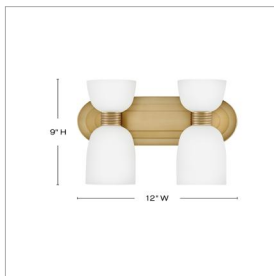

lisa mcdennon
COLLECTION

TALLULAH

52962LCB-LL

SMALL TWO LIGHT VANITY

Graceful curves and delicate details define Tallulah. The smooth etched opal glass adds a touch of softness to balance ribbed metal details. Hardware featuring our Lacquered Brass or Polished Nickel finish creates a nuanced retro look that makes Tallulah the perfect addition to any décor.

DETAILS	
FINISH:	Lacquered Brass
MATERIAL:	Steel
GLASS:	Etched Opal
DIMMABLE:	YES - CL TYPE DIMMER (SSL7A)

DIMENSIONS	
WIDTH:	12"
HEIGHT:	9"
WEIGHT:	5.2lb
BACK PLATE:	12"W X 4.5"H
EXTENSION:	5.5"
TOP TO OUTLET:	6"

LIGHT SOURCE	
LIGHT SOURCE:	Socketed
LED NAME:	EG9L-4.5
WATTAGE:	4-5w G9 LED *Included
VOLTAGE:	120v
LUMENS:	1800
CRI:	90
INCANDESCENT EQUIVALENCY:	4 x 50w
DIMMABLE:	YES - CL TYPE DIMMER (SSL7A)

SHIPPING	
CARTON LENGTH:	21
CARTON WIDTH:	8.3
CARTON HEIGHT:	12
CARTON WEIGHT:	6.7

PRODUCT DETAILS:

- Tallulah casts light both upward and downward, filling your space with inviting illumination
- This fixture can be mounted either up or down to best fit your space
- Damp Rated
- Bold silhouette with dramatic details creates a modern statement
- LED Bulbs carry a 3-year limited warranty
- Invisimount hardware is hidden on the backplate for a clean silhouette
- G9 LED lamp required
- Part of the Lisa McDennon Collection of eclectic lighting designs, blending traditional and modern West Coast styles with striking natural elements, sculptural silhouettes, and layered textiles