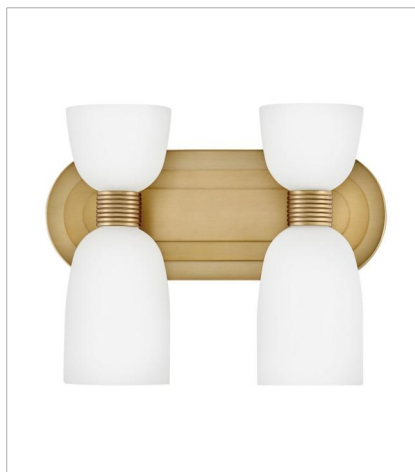

# TALLULAH

lisa mcdennon  
COLLECTION

Graceful curves and delicate details define Tallulah. The smooth etched opal glass adds a touch of softness to balance ribbed metal details. Hardware featuring our Lacquered Brass or Polished Nickel finish creates a nuanced retro look that makes Tallulah the perfect addition to any décor.

**FINISH:** Lacquered Brass  
**GLASS:** Etched Opal

**52960LCB-LL**  
MEDIUM TWO LIGHT SCONCE  
4.8" W, 14.8" H  
Socketed  
2-5w G9 LED \*Included

**52962LCB-LL**  
SMALL TWO LIGHT VANITY  
12" W, 9" H  
Socketed  
4-5w G9 LED \*Included