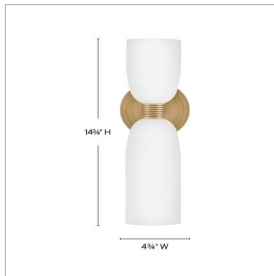

PRODUCT DETAILS:

- Tallulah casts light both upward and downward, filling your space with inviting illumination
- This fixture can be mounted either up or down to best fit your space
- Damp Rated
- Bold silhouette with dramatic details creates a modern statement
- LED Bulbs carry a 3-year limited warranty
- Invisimount hardware is hidden on the backplate for a clean silhouette
- G9 LED lamp required
- Part of the Lisa McDennon Collection of eclectic lighting designs, blending traditional and modern West Coast styles with striking natural elements, sculptural silhouettes, and layered textiles

HINKLEY

HINKLEY
33000 Pin Oak Parkway
Avon Lake, OH 44012

PHONE: (440) 653-5500
Toll Free: 1 (800) 446-5539

hinkley.com