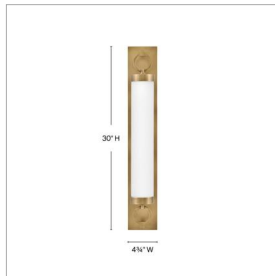

lisa mcdennon
COLLECTION

BAYLOR

52293HB

LARGE LED VANITY

For a fixture that is an industrial piece of art, look to Baylor. The sturdy back plate and decorative rings add a nice balance to the etched opal glass to finish off the strong, substantial look. Ideal for providing plenty of functional light, Baylor mounts cleanly to the wall vertically or horizontally to bring style to primary bath, powder rooms, and more. Baylor is part of the Lisa McDennon Collection.

DETAILS	
FINISH:	Heritage Brass
MATERIAL:	Steel
GLASS:	Etched Opal
DIMMABLE:	YES - CL TYPE DIMMER (SSL7A)

DIMENSIONS	
WIDTH:	30"
HEIGHT:	4.8"
WEIGHT:	12.5lb
BACK PLATE:	26.25"W X 4.75"H
EXTENSION:	6"
TOP TO OUTLET:	15"

SHIPPING	
CARTON LENGTH:	33.5
CARTON WIDTH:	12.8
CARTON HEIGHT:	9
CARTON WEIGHT:	16.3

PRODUCT DETAILS:

- Classic, elegant lines and timeless details enhance a traditional space
- This fixture can be mounted horizontally
- Damp Rated
- LED components carry a 5-year limited warranty
- Energy-efficient integrated LED - safer for the environment and low maintenance
- This fixture can be mounted vertically
- Invisimount hardware is hidden on the backplate for a clean silhouette
- Part of the Lisa McDennon Collection of eclectic lighting designs, blending traditional and modern West Coast styles with striking natural elements, sculptural silhouettes, and layered textiles