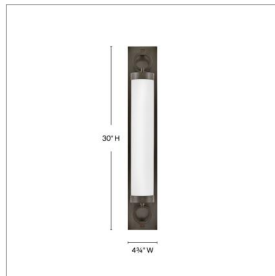

lisa mcDennon
COLLECTION

BAYLOR

52293BX

LARGE LED VANITY

For a fixture that is an industrial piece of art, look to Baylor. The sturdy back plate and decorative rings add a nice balance to the etched opal glass to finish off the strong, substantial look. Ideal for providing plenty of functional light, Baylor mounts cleanly to the wall vertically or horizontally to bring style to primary bath, powder rooms, and more. Baylor is part of the Lisa McDennon Collection.

DETAILS	
FINISH:	Black Oxide
MATERIAL:	Steel
GLASS:	Etched Opal
DIMMABLE:	YES - CL TYPE DIMMER (SSL7A)

DIMENSIONS	
WIDTH:	30"
HEIGHT:	4.8"
WEIGHT:	12.5lb
BACK PLATE:	26.25"W X 4.75"H
EXTENSION:	6"
TOP TO OUTLET:	15"

SHIPPING	
CARTON LENGTH:	33.5
CARTON WIDTH:	12.8
CARTON HEIGHT:	9
CARTON WEIGHT:	16.3

PRODUCT DETAILS:

- Classic, elegant lines and timeless details enhance a traditional space
- This fixture can be mounted horizontally
- Damp Rated
- LED components carry a 5-year limited warranty
- Energy-efficient integrated LED - safer for the environment and low maintenance
- This fixture can be mounted vertically
- Invisimount hardware is hidden on the backplate for a clean silhouette
- Part of the Lisa McDennon Collection of eclectic lighting designs, blending traditional and modern West Coast styles with striking natural elements, sculptural silhouettes, and layered textiles