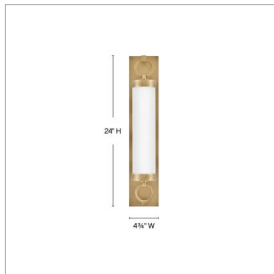

lisa mcdennon
COLLECTION

BAYLOR

52292HB

MEDIUM LED VANITY

For a fixture that is an industrial piece of art, look to Baylor. The sturdy back plate and decorative rings add a nice balance to the etched opal glass to finish off the strong, substantial look. Ideal for providing plenty of functional light, Baylor mounts cleanly to the wall vertically or horizontally to bring style to primary bath, powder rooms, and more. Baylor is part of the Lisa McDennon Collection.

DETAILS	
FINISH:	Heritage Brass
MATERIAL:	Steel
GLASS:	Etched Opal
DIMMABLE:	YES - CL TYPE DIMMER (SSL7A)

DIMENSIONS	
WIDTH:	24"
HEIGHT:	4.8"
WEIGHT:	9.7lb
BACK PLATE:	20.25"W X 4.75"H
EXTENSION:	6"
TOP TO OUTLET:	12"

LIGHT SOURCE	
LIGHT SOURCE:	Integrated LED
LED NAME:	EB16W30K922
WATTAGE:	32w LED *Included
VOLTAGE:	120v
LUMENS:	2000
CRI:	90
INCANDESCENT EQUIVALENCY:	2 x 75w
DIMMABLE:	YES - CL TYPE DIMMER (SSL7A)

SHIPPING	
CARTON LENGTH:	27.5
CARTON WIDTH:	12.8
CARTON HEIGHT:	9
CARTON WEIGHT:	13

PRODUCT DETAILS:

- Classic, elegant lines and timeless details enhance a traditional space
- This fixture can be mounted horizontally
- Damp Rated
- LED components carry a 5-year limited warranty
- Energy-efficient integrated LED - safer for the environment and low maintenance
- This fixture can be mounted vertically
- Invisimount hardware is hidden on the backplate for a clean silhouette
- Part of the Lisa McDennon Collection of eclectic lighting designs, blending traditional and modern West Coast styles with striking natural elements, sculptural silhouettes, and layered textiles