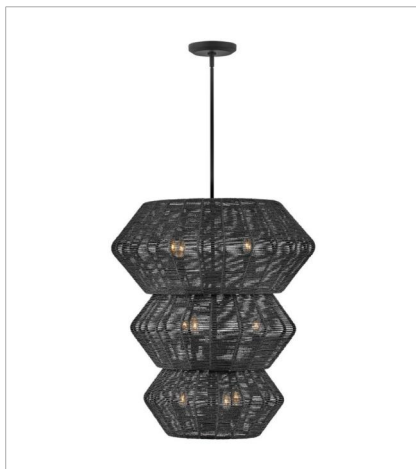

LUCA

Luca's coastal vibe is permeated with an exotic appeal. The bold pendant showcases a robust, woven drum shade, and a fully finished cluster for plenty of functional light offered in a variety of finish options. Luca is part of the Lisa McDennon Collection.

FINISH: Black
GLASS: Clear Seedy
SHADE: Black, Camel, All Weather Rattan

40386BLK
EXTRA LARGE DRUM CHANDELIER
60" W, 17.5" H
Socketed
8-14w Med. LED, 100w Equiv.

40386BLK-CML
EXTRA LARGE DRUM CHANDELIER
60" W, 17.5" H
Socketed
8-14w Med. LED, 100w Equiv.

40387BLK
LARGE CONVERTIBLE PENDANT
20" W, 21" H
Socketed
1-14w Med. LED, 100w Equiv.

40387BLK-CML
LARGE CONVERTIBLE PENDANT
20" W, 21" H
Socketed
1-14w Med. LED, 100w Equiv.

40388BLK
DOUBLE XL MULTI TIER CHANDE...
27.8" W, 31.3" H
Socketed
10-5w Cand. LED, 60w Equiv.

hinkley.com

LUCA

Luca's coastal vibe is permeated with an exotic appeal. The bold pendant showcases a robust, woven drum shade, and a fully finished cluster for plenty of functional light offered in a variety of finish options. Luca is part of the Lisa McDennon Collection.