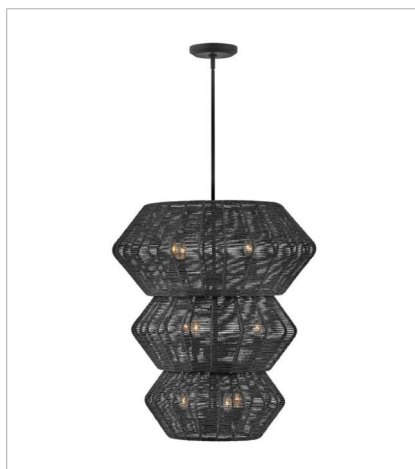

LUCA

lisa mcdennon
COLLECTION

Luca's coastal vibe is permeated with an exotic appeal. The bold pendant showcases a robust, woven drum shade, and a fully finished cluster for plenty of functional light offered in a variety of finish options. Luca is part of the Lisa McDennon Collection.

FINISH: Black
GLASS: Clear Seedy
SHADE: Black, Camel, All Weather Rattan

40386BLK
EXTRA LARGE DRUM CHANDELIER
60" W, 17.5" H
Socketed
8-14w Med. LED, 100w Equiv.

40386BLK-CML
EXTRA LARGE DRUM CHANDELIER
60" W, 17.5" H
Socketed
8-14w Med. LED, 100w Equiv.

40387BLK
LARGE CONVERTIBLE PENDANT
20" W, 21" H
Socketed
1-14w Med. LED, 100w Equiv.

40387BLK-CML
LARGE CONVERTIBLE PENDANT
20" W, 21" H
Socketed
1-14w Med. LED, 100w Equiv.

40388BLK
DOUBLE XL MULTI TIER CHANDE...
27.8" W, 31.3" H
Socketed
10-5w Cand. LED, 60w Equiv.

hinkley.com

LUCA

Luca's coastal vibe is permeated with an exotic appeal. The bold pendant showcases a robust, woven drum shade, and a fully finished cluster for plenty of functional light offered in a variety of finish options. Luca is part of the Lisa McDennon Collection.