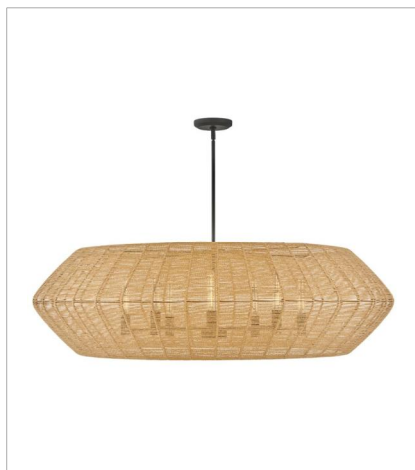

LUCA

lisa mcdennon
COLLECTION

Luca's coastal vibe is permeated with an exotic appeal. The bold pendant showcases a robust, woven drum shade, and a fully finished cluster for plenty of functional light offered in a variety of finish options. Luca is part of the Lisa McDennon Collection.

FINISH: Black
GLASS: Clear Seedy
SHADE: Black, Camel, All Weather Rattan

40386BLK
EXTRA LARGE DRUM CHANDELIER
60" W, 17.5" H
Socketed
8-14w Med. LED, 100w Equiv.

40386BLK-CML
EXTRA LARGE DRUM CHANDELIER
60" W, 17.5" H
Socketed
8-14w Med. LED, 100w Equiv.

40387BLK
LARGE CONVERTIBLE PENDANT
20" W, 21" H
Socketed
1-14w Med. LED, 100w Equiv.

40387BLK-CML
LARGE CONVERTIBLE PENDANT
20" W, 21" H
Socketed
1-14w Med. LED, 100w Equiv.

40388BLK
DOUBLE XL MULTI TIER CHANDE...
27.8" W, 31.3" H
Socketed
10-5w Cand. LED, 60w Equiv.

hinkley.com

LUCA

Luca's coastal vibe is permeated with an exotic appeal. The bold pendant showcases a robust, woven drum shade, and a fully finished cluster for plenty of functional light offered in a variety of finish options. Luca is part of the Lisa McDennon Collection.