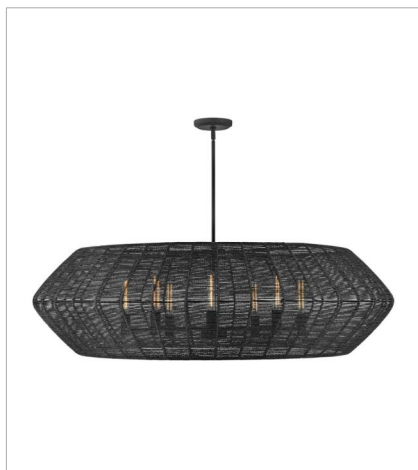

LUCA

lisa mcdennon
COLLECTION

Luca's coastal vibe is permeated with an exotic appeal. The bold pendant showcases a robust, woven drum shade, and a fully finished cluster for plenty of functional light offered in a variety of finish options. Luca is part of the Lisa McDennon Collection.

FINISH: Black
GLASS: Clear Seedy
SHADE: Black, Camel, All Weather Rattan

40386BLK
EXTRA LARGE DRUM CHANDELIER
60" W, 17.5" H
Socketed
8-14w Med. LED, 100w Equiv.

40386BLK-CML
EXTRA LARGE DRUM CHANDELIER
60" W, 17.5" H
Socketed
8-14w Med. LED, 100w Equiv.

40387BLK
LARGE CONVERTIBLE PENDANT
20" W, 21" H
Socketed
1-14w Med. LED, 100w Equiv.

40387BLK-CML
LARGE CONVERTIBLE PENDANT
20" W, 21" H
Socketed
1-14w Med. LED, 100w Equiv.

40388BLK
DOUBLE XL MULTI TIER CHANDE...
27.8" W, 31.3" H
Socketed
10-5w Cand. LED, 60w Equiv.

hinkley.com

LUCA

Luca's coastal vibe is permeated with an exotic appeal. The bold pendant showcases a robust, woven drum shade, and a fully finished cluster for plenty of functional light offered in a variety of finish options. Luca is part of the Lisa McDennon Collection.