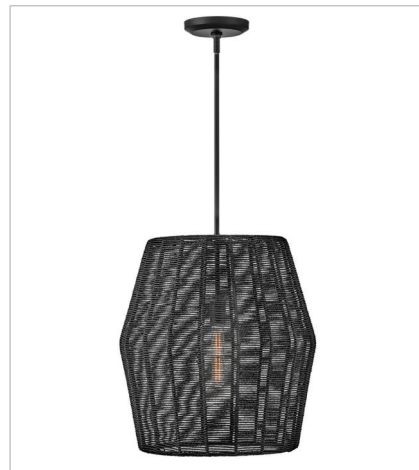

LUCA

Luca's coastal vibe is permeated with an exotic appeal. The bold pendant showcases a robust, woven drum shade, and a fully finished cluster for plenty of functional light offered in a variety of finish options. Luca is part of the Lisa McDennon Collection.

FINISH: Black
GLASS: Clear Seedy
SHADE: Black, Camel, All Weather Rattan

40386BLK
EXTRA LARGE DRUM CHANDELIER
60" W, 17.5" H
Socketed
8-14w Med. LED, 100w Equiv.

40386BLK-CML
EXTRA LARGE DRUM CHANDELIER
60" W, 17.5" H
Socketed
8-14w Med. LED, 100w Equiv.

40387BLK
LARGE CONVERTIBLE PENDANT
20" W, 21" H
Socketed
1-14w Med. LED, 100w Equiv.

40387BLK-CML
LARGE CONVERTIBLE PENDANT
20" W, 21" H
Socketed
1-14w Med. LED, 100w Equiv.

40388BLK
DOUBLE XL MULTI TIER CHANDE...
27.8" W, 31.3" H
Socketed
10-5w Cand. LED, 60w Equiv.

hinkley.com

LUCA

Luca's coastal vibe is permeated with an exotic appeal. The bold pendant showcases a robust, woven drum shade, and a fully finished cluster for plenty of functional light offered in a variety of finish options. Luca is part of the Lisa McDennon Collection.