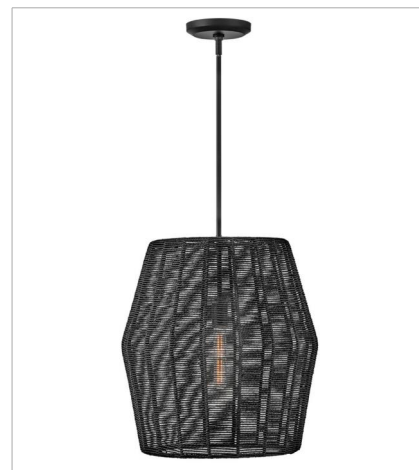

LUCA

lisa mcdennon
COLLECTION

Luca's coastal vibe is permeated with an exotic appeal. The bold pendant showcases a robust, woven drum shade, and a fully finished cluster for plenty of functional light offered in a variety of finish options. Luca is part of the Lisa McDennon Collection.

FINISH: Black
GLASS: Clear Seedy
SHADE: Black, Camel, All Weather Rattan

40386BLK
EXTRA LARGE DRUM CHANDELIER
60" W, 17.5" H
Socketed
8-14w Med. LED, 100w Equiv.

40386BLK-CML
EXTRA LARGE DRUM CHANDELIER
60" W, 17.5" H
Socketed
8-14w Med. LED, 100w Equiv.

40387BLK
LARGE CONVERTIBLE PENDANT
20" W, 21" H
Socketed
1-14w Med. LED, 100w Equiv.

40387BLK-CML
LARGE CONVERTIBLE PENDANT
20" W, 21" H
Socketed
1-14w Med. LED, 100w Equiv.

40388BLK
DOUBLE XL MULTI TIER CHANDE...
27.8" W, 31.3" H
Socketed
10-5w Cand. LED, 60w Equiv.

hinkley.com

LUCA

Luca's coastal vibe is permeated with an exotic appeal. The bold pendant showcases a robust, woven drum shade, and a fully finished cluster for plenty of functional light offered in a variety of finish options. Luca is part of the Lisa McDennon Collection.