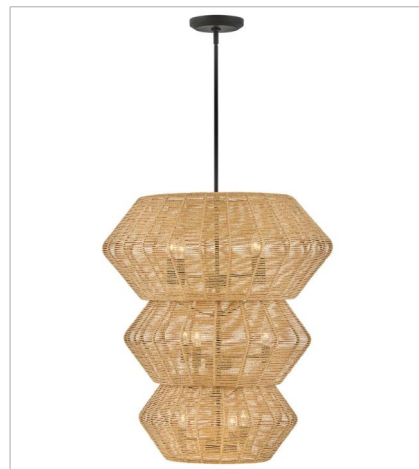

LUCA

Luca's coastal vibe is permeated with an exotic appeal. The bold pendant showcases a robust, woven drum shade, and a fully finished cluster for plenty of functional light offered in a variety of finish options. Luca is part of the Lisa McDennon Collection.

FINISH: Black
GLASS: Clear Seedy
SHADE: Black, Camel, All Weather Rattan

40386BLK
EXTRA LARGE DRUM CHANDELIER
60" W, 17.5" H
Socketed
8-14w Med. LED, 100w Equiv.

40386BLK-CML
EXTRA LARGE DRUM CHANDELIER
60" W, 17.5" H
Socketed
8-14w Med. LED, 100w Equiv.

40387BLK
LARGE CONVERTIBLE PENDANT
20" W, 21" H
Socketed
1-14w Med. LED, 100w Equiv.

40387BLK-CML
LARGE CONVERTIBLE PENDANT
20" W, 21" H
Socketed
1-14w Med. LED, 100w Equiv.

40388BLK
DOUBLE XL MULTI TIER CHANDE...
27.8" W, 31.3" H
Socketed
10-5w Cand. LED, 60w Equiv.

hinkley.com

LUCA

Luca's coastal vibe is permeated with an exotic appeal. The bold pendant showcases a robust, woven drum shade, and a fully finished cluster for plenty of functional light offered in a variety of finish options. Luca is part of the Lisa McDennon Collection.