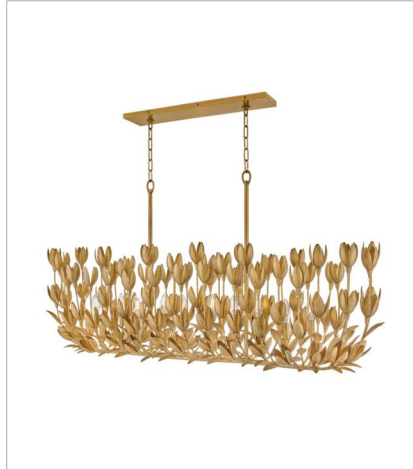

WALL MOUNT

lisa mcdennon
COLLECTION

Flora is a work of art inspired by the delicate nature and beauty of florals. Blurring the line between lighting and sculpture, Flora's handmade, hand-painted blooms mesmerizingly unfold while the bulbs beautifully nestle inside. Flora is a part of the Lisa McDennon Collection.

FINISH: Burnished Gold

30010BNG
MEDIUM SCONCE
7" W, 17.3" H
Socketed
3-5w Cand. LED, 60w Equiv.

30015BNG
LARGE TEN LIGHT LINEAR
60" W, 27.8" H
Socketed
10-5w Cand. LED, 60w Equiv.

30016BNG
MEDIUM MULTI TIER CHANDELIER
26.3" W, 34.3" H
Socketed
6-5w Cand. LED, 60w Equiv.

30011BNG
MEDIUM CONVERTIBLE SEMI-FLU...
20" W, 16" H
Socketed
3-5w Cand. LED, 60w Equiv.

HINKLEY

HINKLEY
33000 Pin Oak Parkway
Avon Lake, OH 44012

PHONE: (440) 653-5500
Toll Free: 1 (800) 446-5539

hinkley.com