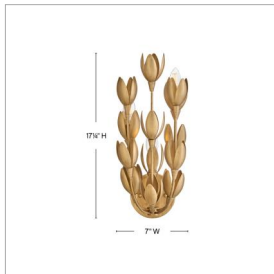

PRODUCT DETAILS:

- Dry Rated
- Flora sconces can be mounted in an upward position only
- This design features a luxurious gold finish with an opulent sheen
- This fixture can be mounted vertically
- Merging the best of traditional and modern elements with a sophisticated and streamlined look
- Part of the Lisa McDennon Collection of eclectic lighting designs, blending traditional and modern West Coast styles with striking natural elements, sculptural silhouettes, and layered textiles

HINKLEY

HINKLEY
33000 Pin Oak Parkway
Avon Lake, OH 44012

PHONE: (440) 653-5500
Toll Free: 1 (800) 446-5539

hinkley.com