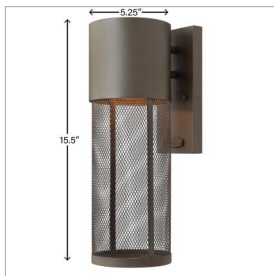

ARIA

2300KZ

SMALL WALL MOUNT LANTERN

Aria is a contemporary style that effortlessly complements the facade of any exterior. Its modern shape in durable aluminum is enhanced by a stainless steel mesh shade. Aria's high style and low maintenance comes standard Dark Sky compliant.

DETAILS	
FINISH:	Buckeye Bronze
MATERIAL:	Aluminum
DIMMABLE:	YES - CL TYPE DIMMER (SSL7A)

DIMENSIONS	
WIDTH:	5.3"
HEIGHT:	15.5"
WEIGHT:	2lb
BACK PLATE:	4.5"W X 8.25"H
EXTENSION:	6.8"
TOP TO OUTLET:	5"

LIGHT SOURCE	
LIGHT SOURCE:	Socketed
LED NAME:	6.5WR20-30K
WATTAGE:	1-6.50w Med. LED *Included
VOLTAGE:	120v
LUMENS:	575
CRI:	90
INCANDESCENT EQUIVALENCY:	1 x 50w
DIMMABLE:	YES - CL TYPE DIMMER (SSL7A)

SHIPPING	
CARTON LENGTH:	17.5
CARTON WIDTH:	9
CARTON HEIGHT:	7.5
CARTON WEIGHT:	3

PRODUCT DETAILS:

- Aluminum material ensures this piece can withstand strenuous outdoor conditions
- Angular lines, a bold finish and robust details create an industrial edge to add flair to any type of facade
- Wet Rated
- Mounted at a point of entry, wall mount lights provide safety and security with a welcoming element
- LED Bulbs carry a 3-year limited warranty
- Outdoor finishes carry a 2-year warranty
- Part of the MOCO Collection, designed to elevate contemporary architecture with modern style, clean lines, and precisely engineered illumination
- Dark Sky compliant design limits light pollution in surrounding outdoor spaces