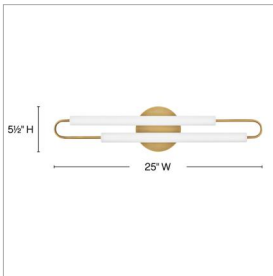

EOS

53860LCB

LARGE LED VANITY

Clean and contemporary, Eos is simplicity at its finest with a double dose of style. Offset etched tubes are striking in any finish. Slim and streamlined, Eos makes a dramatic impact whether mounted horizontally or vertically.

DETAILS	
FINISH:	Lacquered Brass
MATERIAL:	Steel
GLASS:	Etched
DIMMABLE:	YES - CL TYPE DIMMER (SSL7A)

DIMENSIONS	
WIDTH:	25"
HEIGHT:	5.5"
WEIGHT:	2.5lb
BACK PLATE:	4.75" Dia.
EXTENSION:	3"
TOP TO OUTLET:	12.5"

LIGHT SOURCE	
LIGHT SOURCE:	Integrated LED
LED NAME:	5386XD
WATTAGE:	19w LED *Included
VOLTAGE:	120v
LUMENS:	1000
CRI:	93
INCANDESCENT EQUIVALENCY:	1 x 75w
DIMMABLE:	YES - CL TYPE DIMMER (SSL7A)

SHIPPING	
CARTON LENGTH:	24
CARTON WIDTH:	7
CARTON HEIGHT:	8
CARTON WEIGHT:	3.5