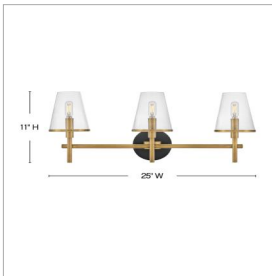

MARTEN

51083HB

MEDIUM THREE LIGHT VANITY

Marten has a clean, crisp look that brings striking transitional elements to any décor style. Clear glass shades have a Heritage Brass rim, perfectly complementing the Black back plate to tie the aesthetic together. The clean lines provide the satisfaction of balanced symmetry while giving off ample light.

DETAILS	
FINISH:	Heritage Brass
MATERIAL:	Steel
GLASS:	Clear
DIMMABLE:	YES - WITH DIMMABLE LAMP (NOT INCLUDED)

DIMENSIONS	
WIDTH:	25"
HEIGHT:	11"
WEIGHT:	5.1lb
BACK PLATE:	5" Dia.
EXTENSION:	6.3"
TOP TO OUTLET:	8.5"

LIGHT SOURCE	
LIGHT SOURCE:	Socketed
WATTAGE:	3-5w Cand. LED, 60w Equiv.
VOLTAGE:	120v

SHIPPING	
CARTON LENGTH:	18.5
CARTON WIDTH:	10
CARTON HEIGHT:	18.5
CARTON WEIGHT:	8.6

PRODUCT DETAILS:

- This fixture can only be mounted with shades/glass facing up toward the ceiling
- Damp Rated
- Shown with T-style bulbs (not included)
- Merging the best of traditional and modern elements with a sophisticated and streamlined look
- Invisimount hardware is hidden on the backplate for a clean silhouette