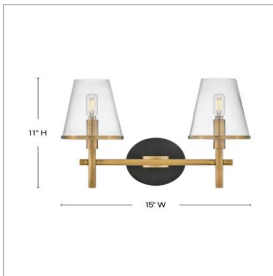

MARTEN

51082HB

SMALL TWO LIGHT VANITY

Marten has a clean, crisp look that brings striking transitional elements to any décor style. Clear glass shades have a Heritage Brass rim, perfectly complementing the Black back plate to tie the aesthetic together. The clean lines provide the satisfaction of balanced symmetry while giving off ample light.

DETAILS	
FINISH:	Heritage Brass
MATERIAL:	Steel
GLASS:	Clear
DIMMABLE:	YES - WITH DIMMABLE LAMP (NOT INCLUDED)

DIMENSIONS	
WIDTH:	15"
HEIGHT:	11"
WEIGHT:	4lb
BACK PLATE:	5" Dia.
EXTENSION:	6.3"
TOP TO OUTLET:	8.5"

LIGHT SOURCE	
LIGHT SOURCE:	Socketed
WATTAGE:	2-5w Cand. LED, 60w Equiv.
VOLTAGE:	120v

SHIPPING	
CARTON LENGTH:	18.5
CARTON WIDTH:	9.8
CARTON HEIGHT:	18.5
CARTON WEIGHT:	6.5

PRODUCT DETAILS:

- This fixture can only be mounted with shades/glass facing up toward the ceiling
- Damp Rated
- Shown with T-style bulbs (not included)
- Merging the best of traditional and modern elements with a sophisticated and streamlined look
- Invisimount hardware is hidden on the backplate for a clean silhouette