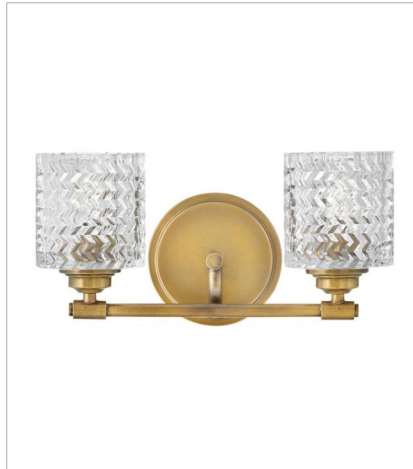

ELLE

Elegant with a modern edge, Elle's graceful design features rich chevron-cut glass that beautifully refracts light and creates a dramatic focal point within your space. The gleaming metal finish adds a hint of glam and a touch of radiance to any décor.

FINISH: Heritage Brass
GLASS: Clear Chevron, Clear Chevron & Etched Lens

5040HB
SINGLE LIGHT VANITY
5.5" W, 7.8" H
Socketed
1-14w Med. LED, 100w Equiv.

5042HB
TWO LIGHT VANITY
14.5" W, 7.5" H
Socketed
2-14w Med. LED, 100w Equiv.

5043HB
THREE LIGHT VANITY
24" W, 7.5" H
Socketed
3-14w Med. LED, 100w Equiv.

5044HB
FOUR LIGHT VANITY
31.8" W, 6.5" H
Socketed
4-14w Med. LED, 100w Equiv.

5041HB
SMALL FLUSH MOUNT
12" W, 6" H
Socketed
2-7w Med. LED, 60w Equiv.