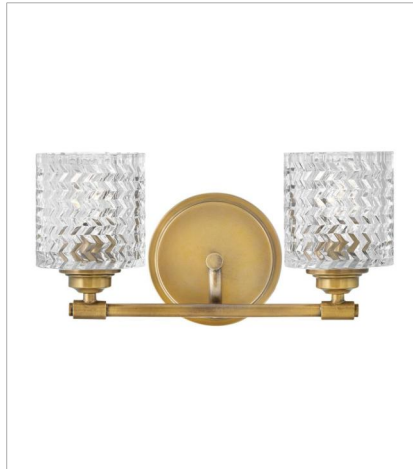

# ELLE

Elegant with a modern edge, Elle's graceful design features rich chevron-cut glass that beautifully refracts light and creates a dramatic focal point within your space. The gleaming metal finish adds a hint of glam and a touch of radiance to any décor.

**FINISH:** Heritage Brass  
**GLASS:** Clear Chevron, Clear Chevron & Etched Lens

**5040HB**  
SINGLE LIGHT VANITY  
5.5" W, 7.8" H  
Socketed  
1-14w Med. LED, 100w Equiv.

**5042HB**  
TWO LIGHT VANITY  
14.5" W, 7.5" H  
Socketed  
2-14w Med. LED, 100w Equiv.

**5043HB**  
THREE LIGHT VANITY  
24" W, 7.5" H  
Socketed  
3-14w Med. LED, 100w Equiv.

**5044HB**  
FOUR LIGHT VANITY  
31.8" W, 6.5" H  
Socketed  
4-14w Med. LED, 100w Equiv.

**5041HB**  
SMALL FLUSH MOUNT  
12" W, 6" H  
Socketed  
2-7w Med. LED, 60w Equiv.