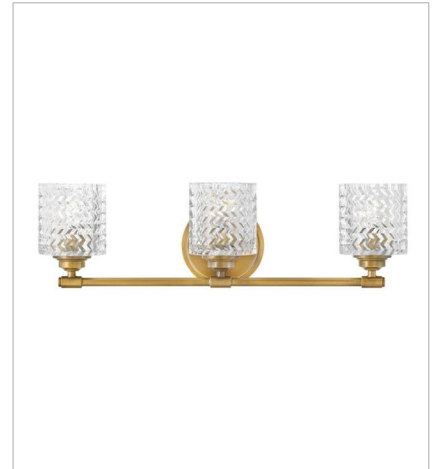

# ELLE

Elegant with a modern edge, Elle's graceful design features rich chevron-cut glass that beautifully refracts light and creates a dramatic focal point within your space. The gleaming metal finish adds a hint of glam and a touch of radiance to any décor.

**FINISH:** Heritage Brass  
**GLASS:** Clear Chevron, Clear Chevron & Etched Lens

**5040HB**  
SINGLE LIGHT VANITY  
5.5" W, 7.8" H  
Socketed  
1-14w Med. LED, 100w Equiv.

**5042HB**  
TWO LIGHT VANITY  
14.5" W, 7.5" H  
Socketed  
2-14w Med. LED, 100w Equiv.

**5043HB**  
THREE LIGHT VANITY  
24" W, 7.5" H  
Socketed  
3-14w Med. LED, 100w Equiv.

**5044HB**  
FOUR LIGHT VANITY  
31.8" W, 6.5" H  
Socketed  
4-14w Med. LED, 100w Equiv.

**5041HB**  
SMALL FLUSH MOUNT  
12" W, 6" H  
Socketed  
2-7w Med. LED, 60w Equiv.