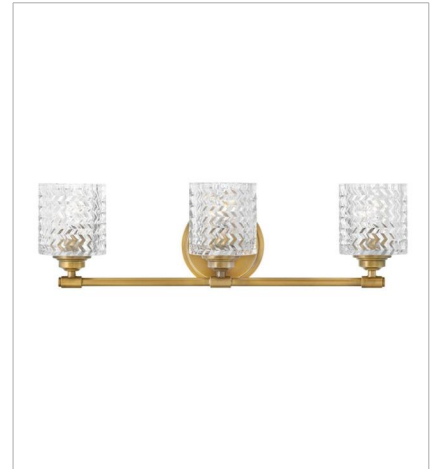

ELLE

Elegant with a modern edge, Elle's graceful design features rich chevron-cut glass that beautifully refracts light and creates a dramatic focal point within your space. The gleaming metal finish adds a hint of glam and a touch of radiance to any décor.

FINISH: Heritage Brass
GLASS: Clear Chevron, Clear Chevron & Etched Lens

5040HB
SINGLE LIGHT VANITY
5.5" W, 7.8" H
Socketed
1-14w Med. LED, 100w Equiv.

5042HB
TWO LIGHT VANITY
14.5" W, 7.5" H
Socketed
2-14w Med. LED, 100w Equiv.

5043HB
THREE LIGHT VANITY
24" W, 7.5" H
Socketed
3-14w Med. LED, 100w Equiv.

5044HB
FOUR LIGHT VANITY
31.8" W, 6.5" H
Socketed
4-14w Med. LED, 100w Equiv.

5041HB
SMALL FLUSH MOUNT
12" W, 6" H
Socketed
2-7w Med. LED, 60w Equiv.