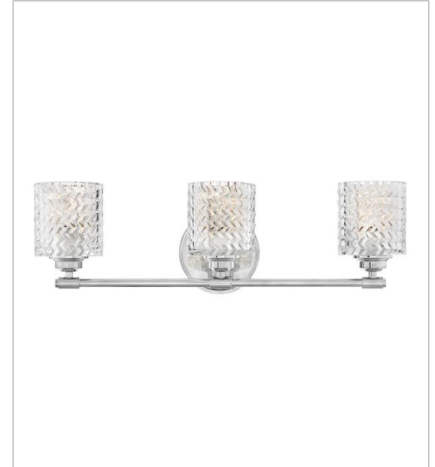

ELLE

Elegant with a modern edge, Elle's graceful design features rich chevron-cut glass that beautifully refracts light and creates a dramatic focal point within your space. The gleaming metal finish adds a hint of glam and a touch of radiance to any décor.

FINISH: Chrome
GLASS: Clear Chevron, Clear Chevron & Etched Lens

5040CM
SINGLE LIGHT VANITY
5.5" W, 7.8" H
Socketed
1-14w Med. LED, 100w Equiv.

5042CM
TWO LIGHT VANITY
14.5" W, 7.5" H
Socketed
2-14w Med. LED, 100w Equiv.

5043CM
THREE LIGHT VANITY
24" W, 7.5" H
Socketed
3-14w Med. LED, 100w Equiv.

5044CM
FOUR LIGHT VANITY
32" W, 7.5" H
Socketed
4-14w Med. LED, 100w Equiv.

5041CM
SMALL FLUSH MOUNT
12" W, 6" H
Socketed
2-7w Med. LED, 60w Equiv.