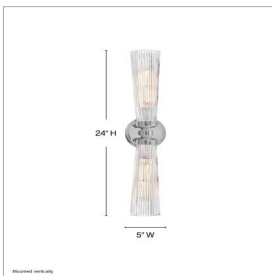

JUDE

50092PN

MEDIUM TWO LIGHT VANITY

Add a dash of traditional brilliance into your every day with Jude. Featuring fluted glass held in place with decorative knobs, this family showcases timeless, traditional elegance with a unique finish. The light extends from either side, anchored in the middle for a silhouette that's as striking as it is functional.

DETAILS	
FINISH:	Polished Nickel
MATERIAL:	Steel
GLASS:	Clear Fluted
DIMMABLE:	YES - WITH DIMMABLE LAMP (NOT INCLUDED)

DIMENSIONS	
WIDTH:	24"
HEIGHT:	5"
WEIGHT:	4.4lb
BACK PLATE:	5" Dia.
EXTENSION:	5.5"
TOP TO OUTLET:	12"

LIGHT SOURCE	
LIGHT SOURCE:	Socketed
WATTAGE:	2-10w Med. LED, 60w Equiv.
VOLTAGE:	120v

SHIPPING	
CARTON LENGTH:	17.9
CARTON WIDTH:	14.4
CARTON HEIGHT:	8.9
CARTON WEIGHT:	6.2

PRODUCT DETAILS:

- Classic, elegant lines and timeless details enhance a traditional space
- This fixture can be mounted horizontally
- Damp Rated
- T-style bulbs required (not included)
- This fixture can be mounted vertically
- Invisimount hardware is hidden on the backplate for a clean silhouette