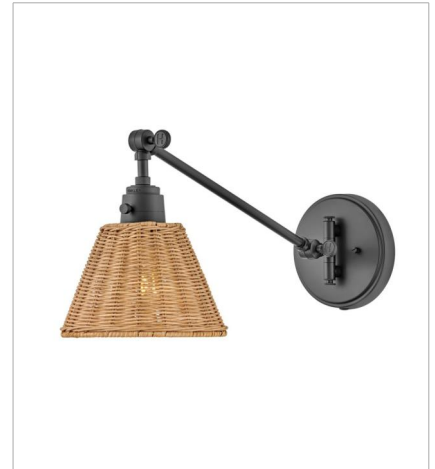

ARTI

Embodying simple elegance, Arti's functional, streamlined design can be seamlessly integrated into any space or style. Its robust, practical silhouette is crafted to enhance any room with excellent illumination.

FINISH: Black
GLASS: Clear, Cased Opal
SHADE: Light Natural Rattan

3690BK
SMALL SINGLE LIGHT SCONCE
7.8" W, 10.3" H
Socketed
1-10w Med. LED, 60w Equiv.

3690BK-CL
MEDIUM SWING ARM SINGLE LIG...
7.8" W, 10.3" H
Socketed
1-10w Med. LED, 60w Equiv.

3690BK-NAT
MEDIUM SWING ARM SINGLE LIG...
7.8" W, 10.3" H
Socketed
1-10w Med. LED, 60w Equiv.

3691BK
MEDIUM SWING ARM SINGLE LIG...
7.8" W, 12.3" H
Socketed
1-10w Med. LED, 60w Equiv.

3691BK-CL
SMALL SINGLE LIGHT SCONCE
7.8" W, 12.3" H
Socketed
1-10w Med. LED, 60w Equiv.