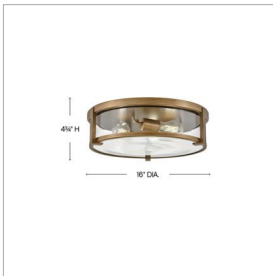

### MEDIUM FLUSH MOUNT

Lowell is a transitional design with clean lines and a subtle midcentury modern overtone. Robust cast L-bracket details combine with a twist lock system to maintain a sleek appearance that fits any décor.

DETAILS	
FINISH:	Brushed Bronze
MATERIAL:	Steel
GLASS:	Clear
DIMMABLE:	YES - WITH DIMMABLE LAMP (NOT INCLUDED)

DIMENSIONS	
WIDTH:	16"
HEIGHT:	4.8"
WEIGHT:	7.9lb

LIGHT SOURCE	
LIGHT SOURCE:	Socketed
WATTAGE:	3-7w Med. LED, 60w Equiv.
VOLTAGE:	120v

MOUNTING	
CANOPY:	15.75" Dia.

SHIPPING	
CARTON LENGTH:	19.8
CARTON WIDTH:	19.5
CARTON HEIGHT:	8
CARTON WEIGHT:	10.6