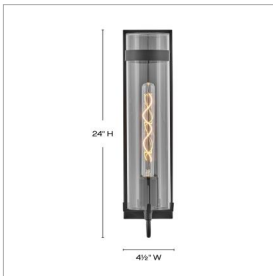

RYDEN

13204BK-LL

LARGE WALL MOUNT LANTERN

A versatile stunner, Ryden's chic, modern-industrial silhouette is practical yet stylish, featuring elongated glass shades held by heavy cast prongs. Classic finishes are complemented by black, fabric-wrapped cord and subtle detailing.

DETAILS	
FINISH:	Black
MATERIAL:	Aluminum
GLASS:	Clear
DIMMABLE:	YES - CL TYPE DIMMER (SSL7A)

DIMENSIONS	
WIDTH:	4.5"
HEIGHT:	24"
WEIGHT:	3.8lb
BACK PLATE:	4.5"W X 22"H
EXTENSION:	5.8"
TOP TO OUTLET:	12"

LIGHT SOURCE	
LIGHT SOURCE:	Socketed
LED NAME:	E26T1042411CL
WATTAGE:	1-4w Med. LED *Included
VOLTAGE:	120v
LUMENS:	320
CRI:	90
INCANDESCENT EQUIVALENCY:	1 x 40w
DIMMABLE:	YES - CL TYPE DIMMER (SSL7A)

SHIPPING	
CARTON LENGTH:	31.3
CARTON WIDTH:	9.3
CARTON HEIGHT:	7.3
CARTON WEIGHT:	5.1

PRODUCT DETAILS:

- This fixture can only be mounted with shades/glass facing up toward the ceiling
- Aluminum material ensures this piece can withstand strenuous outdoor conditions
- Wet Rated
- Mounted at a point of entry, wall mount lights provide safety and security with a welcoming element
- LED Bulbs carry a 3-year limited warranty
- Outdoor finishes carry a 2-year warranty
- Sophisticated and streamlined design, durable construction and a timeless finish complement any architectural style
- Lumiglo™ LED bulb included for softer light with a warm ambient glow