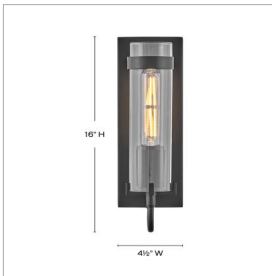

RYDEN

13200BK

MEDIUM WALL MOUNT LANTERN

A versatile stunner, Ryden's chic, modern-industrial silhouette is practical yet stylish, featuring elongated glass shades held by heavy cast prongs. Classic finishes are complemented by black, fabric-wrapped cord and subtle detailing.

DETAILS	
FINISH:	Black
MATERIAL:	Aluminum
GLASS:	Clear
DIMMABLE:	YES - WITH DIMMABLE LAMP (NOT INCLUDED)

DIMENSIONS	
WIDTH:	4.5"
HEIGHT:	16"
WEIGHT:	2.2lb
BACK PLATE:	4.5"W X 14"H
EXTENSION:	4.8"
TOP TO OUTLET:	7"

LIGHT SOURCE	
LIGHT SOURCE:	Socketed
WATTAGE:	1-8w Med. LED
VOLTAGE:	120v

SHIPPING	
CARTON LENGTH:	22.8
CARTON WIDTH:	8.1
CARTON HEIGHT:	7.3
CARTON WEIGHT:	3.1

PRODUCT DETAILS:

- This fixture can only be mounted with shades/glass facing up toward the ceiling
- Aluminum material ensures this piece can withstand strenuous outdoor conditions
- Wet Rated
- Mounted at a point of entry, wall mount lights provide safety and security with a welcoming element
- T9 or T10 bulbs required (not included)
- Outdoor finishes carry a 2-year warranty
- Sophisticated and streamlined design, durable construction and a timeless finish complement any architectural style