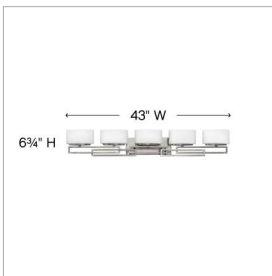

LANZA

5105AN

FIVE LIGHT VANITY

Lanza features contemporary styling with geometric patterns that are emphasized in Antique Nickel, Brushed Bronze and Buckeye Bronze finishes. The elongated oval, etched opal glass reinforces its sleek design.

DETAILS	
FINISH:	Antique Nickel
MATERIAL:	Metal
GLASS:	Etched Opal
DIMMABLE:	Yes

DIMENSIONS	
WIDTH:	43"
HEIGHT:	6.8"
WEIGHT:	9lb
BACK PLATE:	12"W X 4.75"H
EXTENSION:	5"
TOP TO OUTLET:	4"

LIGHT SOURCE	
LIGHT SOURCE:	Socketed
WATTAGE:	5-60w G-9 *Included or 5-5w G9 LED, 60w Equiv.
VOLTAGE:	120v

SHIPPING	
CARTON LENGTH:	42
CARTON WIDTH:	11
CARTON HEIGHT:	7.3
CARTON WEIGHT:	13.1

PRODUCT DETAILS:

- This fixture can only be mounted with shades/glass facing up toward the ceiling
- Damp Rated
- Merging the best of traditional and modern elements with a sophisticated and streamlined look
- Invisimount hardware is hidden on the backplate for a clean silhouette