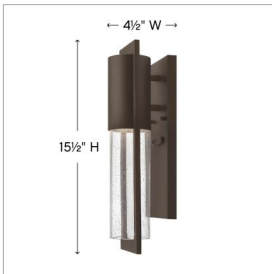

SHELTER

1326KZ

EXTRA SMALL WALL MOUNT LANTERN

Shelter's minimalist style in aluminum creates a chic, dramatic statement as the light from above grazes through its clear seedy glass. Shelter comes standard Dark Sky compliant.

DETAILS	
FINISH:	Buckeye Bronze
MATERIAL:	Aluminum
GLASS:	Clear Seedy
DIMMABLE:	YES - WITH DIMMABLE LAMP (NOT INCLUDED)

DIMENSIONS	
WIDTH:	4.5"
HEIGHT:	15.5"
WEIGHT:	3lb
BACK PLATE:	4.5"W X 12"H
EXTENSION:	4.8"
TOP TO OUTLET:	5.75"

LIGHT SOURCE	
LIGHT SOURCE:	Socketed
WATTAGE:	1-7w GU10 LED, 50w Equiv.
VOLTAGE:	120v

SHIPPING	
CARTON LENGTH:	18.5
CARTON WIDTH:	9.9
CARTON HEIGHT:	7.3
CARTON WEIGHT:	4

PRODUCT DETAILS:

- Aluminum material ensures this piece can withstand strenuous outdoor conditions
- Wet Rated
- Mounted at a point of entry, wall mount lights provide safety and security with a welcoming element
- Outdoor finishes carry a 2-year warranty
- Bold lines and a clean, minimalist style complement contemporary architecture
- Part of the MOCO Collection, designed to elevate contemporary architecture with modern style, clean lines, and precisely engineered illumination
- Dark Sky compliant design limits light pollution in surrounding outdoor spaces