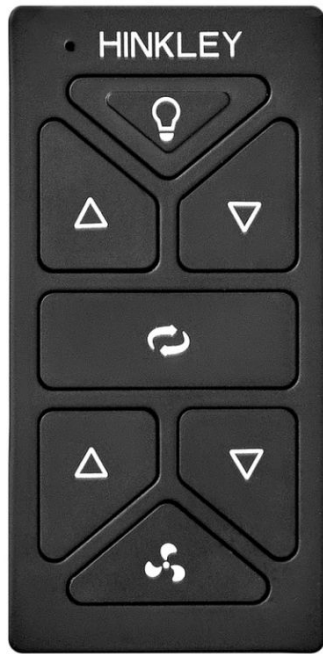

HIRO CONTROL REVERSING

980014FBK-R

HIRO CONTROL REVERSING

DETAILS	
FINISH:	Black
MATERIAL:	Composite
DIMMABLE:	DOES NOT APPLY

DIMENSIONS	
WIDTH:	3.3"
HEIGHT:	5.3"

SHIPPING	
CARTON LENGTH:	3.3
CARTON WIDTH:	3.4
CARTON HEIGHT:	5.3

PRODUCT DETAILS:

- Dry Rated
- Control your fan's power, light, speed, direction, and so much more from the Hinkley Home Automation app
- WiFi Enabled Smart Fan is compatible with your home's WiFi network
- High quality composite resists rust, corrosion, and fading – ideal for harsh weather conditions
- Wall/Remote control included
- Compatible with smart home networks, including Amazon Alexa and Google Home
- Configures for use as a wall-mount control or handheld remote
- All-in-one receiver supplied with fan where fan reverses at the control