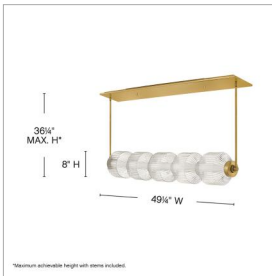

### MEDIUM FIVE LIGHT LED LINEAR

Reign's glamorous silhouette combines textural interest and transitional elements for a vibrant and versatile collection. Clear ribbed glass shades and luxe Black or Lacquered Brass finish present a captivating form from any angle. Illuminated by integrated LED lighting.

DETAILS	
FINISH:	Lacquered Brass
MATERIAL:	Steel
GLASS:	Clear Ribbed
DIMMABLE:	YES - UNIVERSAL DIMMING

DIMENSIONS	
WIDTH:	49.3"
HEIGHT:	8"
DEPTH:	8
WEIGHT:	29lb

LIGHT SOURCE	
LIGHT SOURCE:	Integrated LED
LED NAME:	DFR41465
WATTAGE:	28w LED *Included
VOLTAGE:	120v/277v
LUMENS:	1500
CRI:	90
INCANDESCENT EQUIVALENCY:	2 x 75w
DIMMABLE:	YES - UNIVERSAL DIMMING

MOUNTING	
CANOPY:	4.75"W X 48.25"L
LEAD WIRE:	1 X 120"
MAX HEIGHT:	36.3

SHIPPING	
CARTON LENGTH:	53.5
CARTON WIDTH:	20
CARTON HEIGHT:	15
CARTON WEIGHT:	36.5