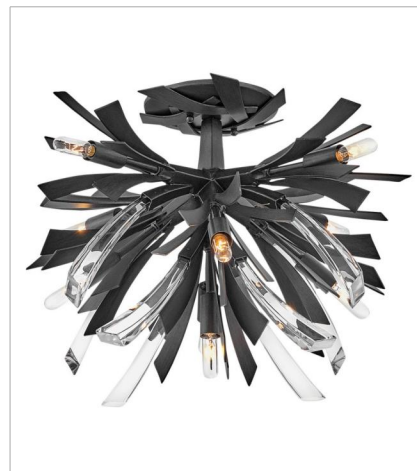

VIDA

Vida's modern design bursts with a flourishing style that is both highly dramatic and finely sculpted. A statement piece with crystal accents and unique canopy detailing, Vida injects a thrilling dash of contemporary inspiration to its surroundings.

FINISH: Brushed Graphite

FR40902BGR
MEDIUM TWO LIGHT SCONCE
9" W, 17.3" H
Socketed
2-5w Cand. LED, 60w Equiv.

FR40904BGR
SMALL ORB CHANDELIER
22" W, 26" H
Socketed
13-5w Cand. LED, 60w Equiv.

FR40905BGR
SMALL ORB CHANDELIER
36" W, 42" H
Socketed
13-5w Cand. LED, 60w Equiv.

FR40906BGR
LARGE SINGLE TIER CHANDELIER
36" W, 27.8" H
Socketed
13-5w Cand. LED, 60w Equiv.

FR40907BGR
MEDIUM ORB CHANDELIER
24" W, 50" H
Socketed
19-5w Cand. LED, 60w Equiv.

FR40903BGR
LARGE SEMI-FLUSH MOUNT
24" W, 14.5" H
Socketed
9-5w Cand. LED, 60w Equiv.