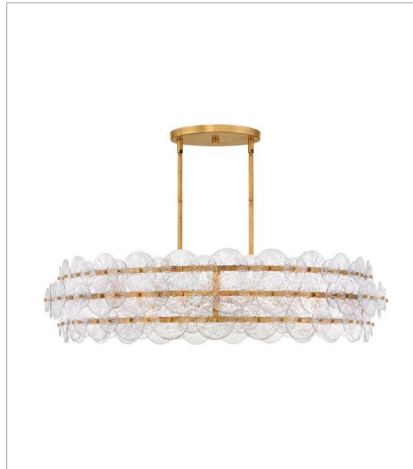

# RENE

Rene radiates light through multiple layers of beautiful, pressed glass disks. Rene's signature touch highlights a Distressed Brass or Glacial finish, evoking both transitional and glam influences.

**FINISH:** Distressed Brass  
**GLASS:** Clear Pressed

**FR30120DA**  
MEDIUM SINGLE LIGHT SCONCE  
10" W, 11.8" H  
Socketed  
1-5w Cand. LED, 60w Equiv.

**FR30124DA**  
LARGE DRUM CHANDELIER  
45" W, 10.5" H  
Socketed  
8-12w Med. LED, 40w Equiv.

**FR30125DA**  
EXTRA LARGE DRUM CHANDELIER  
60" W, 10.8" H  
Socketed  
10-12w Med. LED, 40w Equiv.

**FR30126DA**  
MEDIUM DRUM CHANDELIER  
30.5" W, 10.5" H  
Socketed  
6-5w Med. LED, 60w Equiv.

**FR30128DA**  
MEDIUM MULTI TIER CHANDELIER  
30.5" W, 26" H  
Socketed  
16-5w Cand. LED, 60w Equiv.