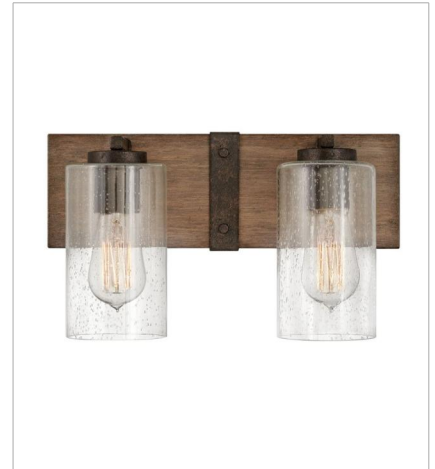

# SAWYER

**OPEN AIR™**  
collection

The fresh, rustic design of the Sawyer collection will enhance any living experience with a warm, cozy ambiance. The Sequoia finish with Iron Rust accents paired with clear seedy glass offers a farmhouse chic style.

**FINISH:** Sequoia with Iron Rust accents  
**GLASS:** Clear Seedy, Etched

**5940SQ**  
SINGLE LIGHT VANITY  
5" W, 11" H  
Socketed  
1-10w Med. LED, 100w Equiv.

**5941SQ-LL**  
LARGE SINGLE LIGHT VANITY  
5" W, 20" H  
Socketed  
1-6w Med. LED \*Included

**29206SQ**  
MEDIUM SINGLE TIER  
24" W, 23.3" H  
Socketed  
6-5w Cand. LED, 60w Equiv.

# SAWYER

The fresh, rustic design of the Sawyer collection will enhance any living experience with a warm, cozy ambiance. The Sequoia finish with Iron Rust accents paired with clear seeded glass offers a farmhouse chic style.