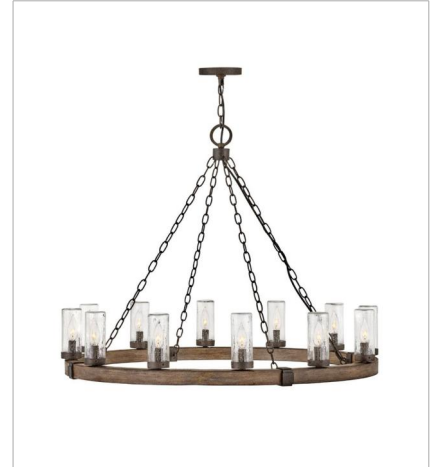

# SAWYER

**OPEN AIR™**  
collection

The fresh, rustic design of the Sawyer collection will enhance any living experience with a warm, cozy ambiance. The Sequoia finish with Iron Rust accents paired with clear seedy glass offers a farmhouse chic style.

**FINISH:** Sequoia with Iron Rust accents  
**GLASS:** Clear Seedy, Etched

**5940SQ**  
SINGLE LIGHT VANITY  
5" W, 11" H  
Socketed  
1-10w Med. LED, 100w Equiv.

**5941SQ-LL**  
LARGE SINGLE LIGHT VANITY  
5" W, 20" H  
Socketed  
1-6w Med. LED \*Included

# SAWYER

The fresh, rustic design of the Sawyer collection will enhance any living experience with a warm, cozy ambiance. The Sequoia finish with Iron Rust accents paired with clear seeded glass offers a farmhouse chic style.

**FINISH:** Sequoia with Iron Rust accents  
**GLASS:** Clear Seedy, Etched

**29206SQ-LL**  
MEDIUM SINGLE TIER  
24" W, 23.3" H  
Socketed  
6-2w Cand. LED \*Included

**29206SQ-LV**  
MEDIUM SINGLE TIER CHANDELI...  
24" W, 23.3" H  
Socketed  
6-3.50w Cand. LED \*Included