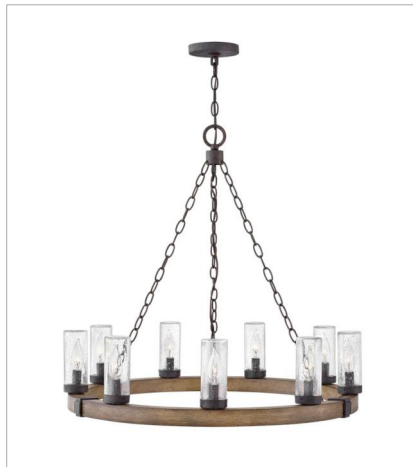

29208SQ
LARGE SINGLE TIER
30" W, 27.8" H
Socketed
9-5w Cand. LED, 60w Equiv.