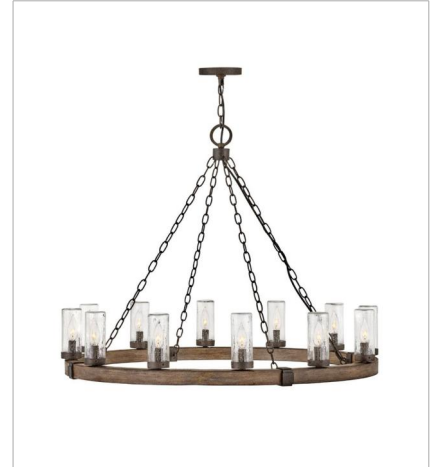

29207SQ
LARGE SINGLE TIER
38" W, 28.5" H
Socketed
12-5w Cand. LED, 60w Equiv.