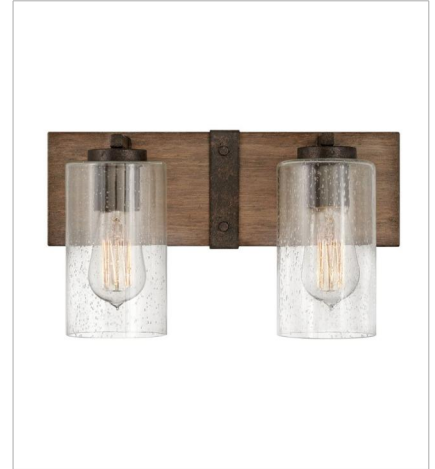

SAWYER

OPEN AIR™
collection

The fresh, rustic design of the Sawyer collection will enhance any living experience with a warm, cozy ambiance. The Sequoia finish with Iron Rust accents paired with clear seedy glass offers a farmhouse chic style.

FINISH: Sequoia with Iron Rust accents
GLASS: Clear Seedy, Etched

5940SQ
SINGLE LIGHT VANITY
5" W, 11" H
Socketed
1-10w Med. LED, 100w Equiv.

5941SQ-LL
LARGE SINGLE LIGHT VANITY
5" W, 20" H
Socketed
1-6w Med. LED *Included

29206SQ
MEDIUM SINGLE TIER
24" W, 23.3" H
Socketed
6-5w Cand. LED, 60w Equiv.

HINKLEY

HINKLEY
33000 Pin Oak Parkway
Avon Lake, OH 44012

PHONE: (440) 653-5500
Toll Free: 1 (800) 446-5539

hinkley.com

SAWYER

The fresh, rustic design of the Sawyer collection will enhance any living experience with a warm, cozy ambiance. The Sequoia finish with Iron Rust accents paired with clear seeded glass offers a farmhouse chic style.

FINISH: Sequoia with Iron Rust accents
GLASS: Clear Seedy, Etched

29206SQ-LL
MEDIUM SINGLE TIER
24" W, 23.3" H
Socketed
6-2w Cand. LED *Included

29206SQ-LV
MEDIUM SINGLE TIER CHANDELI...
24" W, 23.3" H
Socketed
6-3.50w Cand. LED *Included