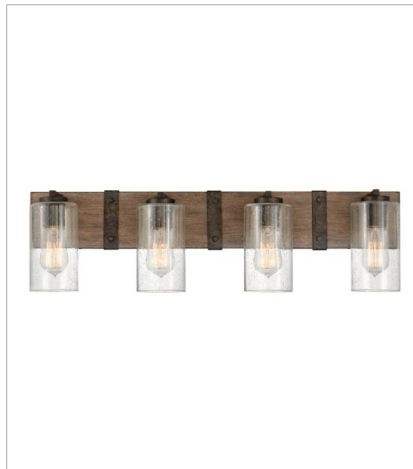

5944SQ
FOUR LIGHT VANITY
30.8" W, 8.3" H
Socketed
4-10w Med. LED, 100w Equiv.