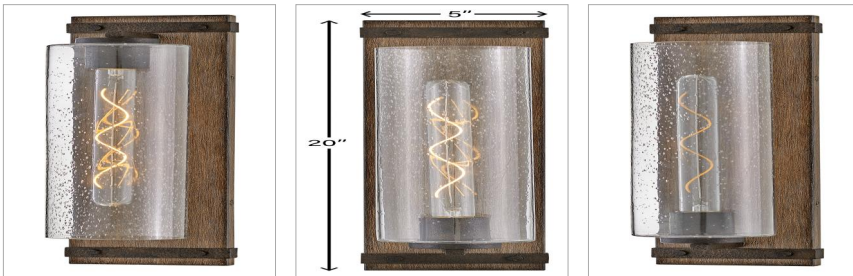

### LARGE SINGLE LIGHT VANITY

The fresh, rustic design of the Sawyer collection will enhance any living experience with a warm, cozy ambiance. The Sequoia finish with Iron Rust accents paired with clear seedy glass offers a farmhouse chic style.

DETAILS	
FINISH:	Sequoia
MATERIAL:	Steel
GLASS:	Clear Seedy
DIMMABLE:	YES - CL TYPE DIMMER (SSL7A)

DIMENSIONS	
WIDTH:	5"
HEIGHT:	20"
WEIGHT:	4.8lb
BACK PLATE:	5"W X 20"H
EXTENSION:	5.8"
TOP TO OUTLET:	10"

LIGHT SOURCE	
LIGHT SOURCE:	Socketed
LED NAME:	E26T10LED6W
WATTAGE:	1-6w Med. LED *Included
VOLTAGE:	120v
LUMENS:	300
CRI:	90
INCANDESCENT EQUIVALENCY:	1 x 30w
DIMMABLE:	YES - CL TYPE DIMMER (SSL7A)

SHIPPING	
CARTON LENGTH:	22.6
CARTON WIDTH:	8.3
CARTON HEIGHT:	7.7
CARTON WEIGHT:	6.4

#### PRODUCT DETAILS:

- This fixture can be mounted either up or down to best fit your space
- Damp Rated
- LED Bulbs carry a 3-year limited warranty
- This design features a rich, rustic wood finish for a warm artisanal appearance
- Invisimount hardware is hidden on the backplate for a clean silhouette
- Artisanal details, a rich finish and organic elements add warm rustic style