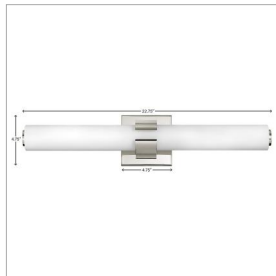

AIDEN

53062PN

MEDIUM LED VANITY

Bold and balanced are the defining elements of Aiden. A striking, signature cuff centers the etched white glass baton, while matching end caps complete the simple symmetry. The clean transitional silhouette can be mounted vertically or horizontally with Invisimount for a look that is as flexible as it is fashionable.

DETAILS	
FINISH:	Polished Nickel
MATERIAL:	Steel
GLASS:	Etched White
DIMMABLE:	YES - CL TYPE DIMMER (SSL7A)

DIMENSIONS	
WIDTH:	22.8"
HEIGHT:	4.8"
WEIGHT:	3lb
BACK PLATE:	4.75" Sq.
EXTENSION:	3.8"
TOP TO OUTLET:	2.5"

LIGHT SOURCE	
LIGHT SOURCE:	Integrated LED
LED NAME:	LEVO98-532
WATTAGE:	36w LED *Included
VOLTAGE:	120v
LUMENS:	2900
CRI:	93
INCANDESCENT EQUIVALENCY:	4 x 60w
DIMMABLE:	YES - CL TYPE DIMMER (SSL7A)

SHIPPING	
CARTON LENGTH:	26.5
CARTON WIDTH:	7.5
CARTON HEIGHT:	10.5
CARTON WEIGHT:	5