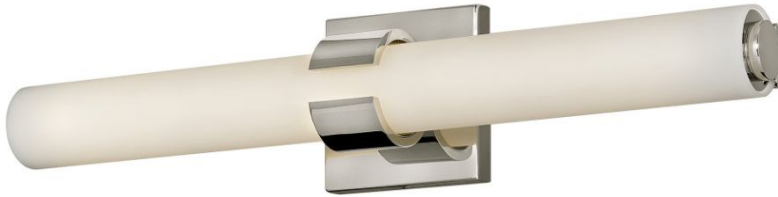

AIDEN

53062PN

MEDIUM LED VANITY

Bold and balanced are the defining elements of Aiden. A striking, signature cuff centers the etched white glass baton, while matching end caps complete the simple symmetry. The clean transitional silhouette can be mounted vertically or horizontally with Invisimount for a look that is as flexible as it is fashionable.

DETAILS	
FINISH:	Polished Nickel
MATERIAL:	Steel
GLASS:	Etched White
DIMMABLE:	YES - CL TYPE DIMMER (SSL7A)

DIMENSIONS	
WIDTH:	22.8"
HEIGHT:	4.8"
WEIGHT:	3lb
BACK PLATE:	4.75" Sq.
EXTENSION:	3.8"
TOP TO OUTLET:	2.5"

LIGHT SOURCE	
LIGHT SOURCE:	Integrated LED
LED NAME:	LEVO98-532
WATTAGE:	36w LED *Included
VOLTAGE:	120v
LUMENS:	2900
CRI:	93
INCANDESCENT EQUIVALENCY:	4 x 60w
DIMMABLE:	YES - CL TYPE DIMMER (SSL7A)

SHIPPING	
CARTON LENGTH:	26.5
CARTON WIDTH:	7.5
CARTON HEIGHT:	10.5
CARTON WEIGHT:	5

PRODUCT DETAILS:

- This fixture can be mounted horizontally
- Damp Rated
- LED components carry a 5-year limited warranty
- Bold silhouette with dramatic details creates a modern statement
- Energy-efficient integrated LED - safer for the environment and low maintenance
- This fixture can be mounted vertically
- ADA compliant design provides added accessibility and maximum clearance
- Invisimount hardware is hidden on the backplate for a clean silhouette