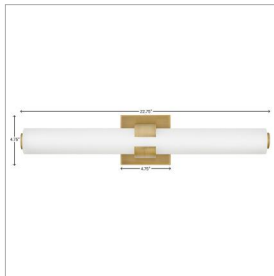

AIDEN

53062LCB

MEDIUM LED VANITY

Bold and balanced are the defining elements of Aiden. A striking, signature cuff centers the etched white glass baton, while matching end caps complete the simple symmetry. The clean transitional silhouette can be mounted vertically or horizontally with Invisimount for a look that is as flexible as it is fashionable.

DETAILS	
FINISH:	Lacquered Brass
MATERIAL:	Steel
GLASS:	Etched White
DIMMABLE:	YES - CL TYPE DIMMER (SSL7A)

DIMENSIONS	
WIDTH:	22.8"
HEIGHT:	4.8"
WEIGHT:	3lb
BACK PLATE:	4.75" Sq.
EXTENSION:	3.8"
TOP TO OUTLET:	2.5"

LIGHT SOURCE	
LIGHT SOURCE:	Integrated LED
LED NAME:	LEVO98-532
WATTAGE:	36w LED *Included
VOLTAGE:	120v
LUMENS:	2900
CRI:	93
INCANDESCENT EQUIVALENCY:	4 x 60w
DIMMABLE:	YES - CL TYPE DIMMER (SSL7A)

SHIPPING	
CARTON LENGTH:	26.5
CARTON WIDTH:	7.5
CARTON HEIGHT:	10.5
CARTON WEIGHT:	5