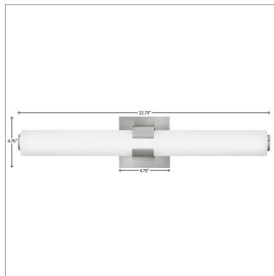

AIDEN

53062BN

MEDIUM LED VANITY

Bold and balanced are the defining elements of Aiden. A striking, signature cuff centers the etched white glass baton, while matching end caps complete the simple symmetry. The clean transitional silhouette can be mounted vertically or horizontally with Invisimount for a look that is as flexible as it is fashionable.

| DETAILS | |
|-----------|------------------------------|
| FINISH: | Brushed Nickel |
| MATERIAL: | Steel |
| GLASS: | Etched White |
| DIMMABLE: | YES - CL TYPE DIMMER (SSL7A) |

| DIMENSIONS | |
|----------------|-----------|
| WIDTH: | 22.8" |
| HEIGHT: | 4.8" |
| WEIGHT: | 3lb |
| BACK PLATE: | 4.75" Sq. |
| EXTENSION: | 3.8" |
| TOP TO OUTLET: | 2.5" |

| SHIPPING | |
|----------------|------|
| CARTON LENGTH: | 26.5 |
| CARTON WIDTH: | 7.5 |
| CARTON HEIGHT: | 10.5 |
| CARTON WEIGHT: | 5 |

PRODUCT DETAILS:

- This fixture can be mounted horizontally
- Damp Rated
- LED components carry a 5-year limited warranty
- Bold silhouette with dramatic details creates a modern statement
- Energy-efficient integrated LED - safer for the environment and low maintenance
- This fixture can be mounted vertically
- ADA compliant design provides added accessibility and maximum clearance
- Invisimount hardware is hidden on the backplate for a clean silhouette