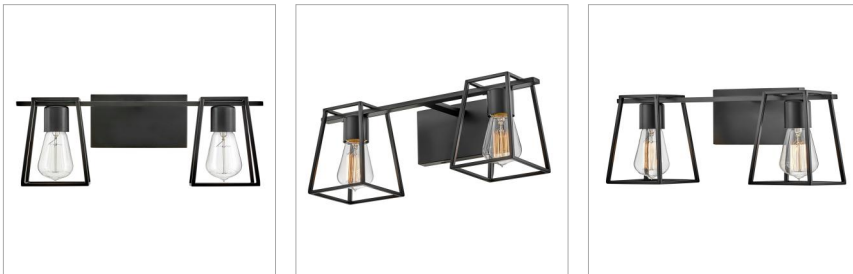

FILMORE

5162BK

SMALL TWO LIGHT VANITY

Filmore's open cage silhouette is a perfect showcase for vintage filament bulbs while offering a glimpse of its workhorse mentality. An industrial-inspired backplate and fitter ensure that effortless style reigns supreme. Filmore is sure to add no-nonsense function and a transitional spirit to any space and is available in a variety of finishes.

DETAILS	
FINISH:	Black
MATERIAL:	Steel
DIMMABLE:	YES - WITH DIMMABLE LAMP (NOT INCLUDED)

DIMENSIONS	
WIDTH:	16"
HEIGHT:	7.5"
WEIGHT:	2.5lb
BACK PLATE:	6.5"W X 4.5"H
EXTENSION:	6.8"
TOP TO OUTLET:	2.25"

LIGHT SOURCE	
LIGHT SOURCE:	Socketed
WATTAGE:	2-14w Med. LED, 100w Equiv.
VOLTAGE:	120v

SHIPPING	
CARTON LENGTH:	17
CARTON WIDTH:	8
CARTON HEIGHT:	9.5
CARTON WEIGHT:	3.5

PRODUCT DETAILS:

- This fixture can be mounted either up or down to best fit your space
- Damp Rated
- Merging the best of traditional and modern elements with a sophisticated and streamlined look
- Invisimount hardware is hidden on the backplate for a clean silhouette