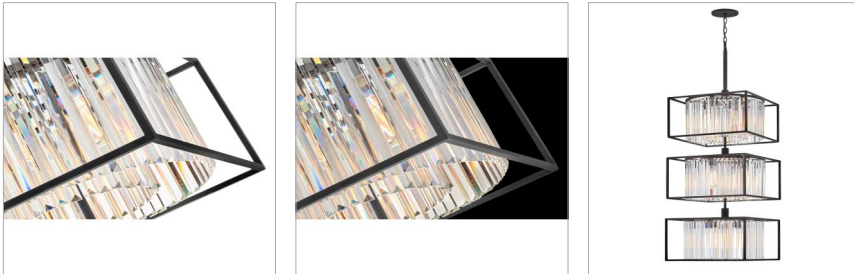

GIADA

4558BK

DOUBLE XL MULTI TIER

Giada is a contemporary chandelier collection with stunning crystal prisms set within a frame of Black to create a seamless, sparkling, jewelry-like effect.

DETAILS	
FINISH:	Black
MATERIAL:	Steel
DIMMABLE:	YES - WITH DIMMABLE LAMP (NOT INCLUDED)

DIMENSIONS	
WIDTH:	20"
HEIGHT:	50.3"
WEIGHT:	88.8lb

LIGHT SOURCE	
LIGHT SOURCE:	Socketed
WATTAGE:	18-14w Med. LED, 60w Equiv.
VOLTAGE:	120v

MOUNTING	
CANOPY:	6.5" Dia.
LEAD WIRE:	1 X 120"
MAX HEIGHT:	93.3

SHIPPING	
CARTON LENGTH:	66.5
CARTON WIDTH:	24.5
CARTON HEIGHT:	19
CARTON WEIGHT:	116

PRODUCT DETAILS:

- Dry Rated
- Includes (1) 6" stem and (2) 12" stems to customize hanging height
- Fixture exceeds 50 lbs and must be supported independently of the outlet box
- Striking and glamorous silhouette with luxe details and a rich finish that makes a dramatic statement