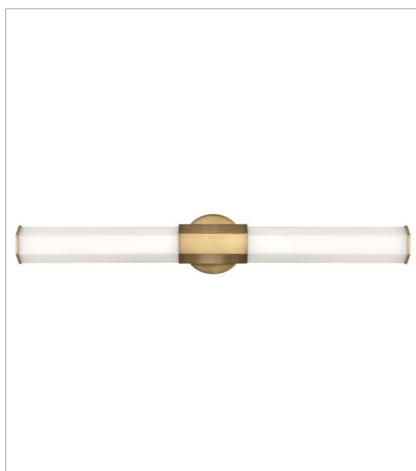

FACET

For a profile that is unpretentious, yet unforgettable, view all the sides of Facet. Interesting angles combine with a bold center bracelet to create the edgy and contemporary look. Hexagonal etched glass is highlighted by a Black Oxide or Heritage Brass center and end caps of the same shape, while the hidden mounting hardware remains unseen to simply highlight the superior style.

FINISH: Heritage Brass
GLASS: Etched Opal, Etched

51150HB
SMALL LED SCONCE
5" W, 14" H
Integrated LED
16w LED *Included

51152HB
MEDIUM LED VANITY
26" W, 5" H
Integrated LED
32w LED *Included

51392HB
LARGE SCONCE
4.5" W, 24" H
Integrated LED
24w LED *Included

99058FHB
DOWNROD KIT FACET
4.3" W, 6.3" H

51153HB
LARGE LED VANITY
32" W, 5" H
Integrated LED
40w LED *Included

45037HB
EXTRA SMALL PENDANT
3.3" W, 16.8" H
Socketed
1-10w Med. LED, 60w Equiv.

FACET

For a profile that is unpretentious, yet unforgettable, view all the sides of Facet. Interesting angles combine with a bold center bracelet to create the edgy and contemporary look. Hexagonal etched glass is highlighted by a Black Oxide or Heritage Brass center and end caps of the same shape, while the hidden mounting hardware remains unseen to simply highlight the superior style.

FINISH: Heritage Brass
GLASS: Etched Opal, Etched

46991HB
MEDIUM CONVERTIBLE FLUSH MOUNT
16.5" W, 10.5" H
Socketed
5-12w Med. LED, 100w Equiv.

46994HB
MEDIUM CONVERTIBLE CHANDELIER
22.3" W, 13" H
Socketed
7-12w Med. LED, 100w Equiv.