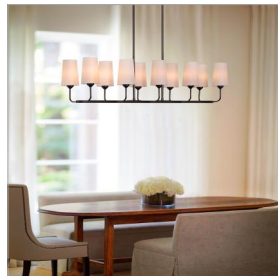

LEWIS

45006BX

MEDIUM SINGLE TIER CHANDELIER

Lewis offers traditional charm paired with updated, transitional elements. Tall natural paper shades feature fine stitching detail against a Heritage Brass or Black Oxide finish to enhance timeless interiors.

DETAILS	
FINISH:	Black Oxide
MATERIAL:	Steel
SHADE:	Natural Paper
SLOPE DEGREE:	90
DIMMABLE:	YES - WITH DIMMABLE LAMP (NOT INCLUDED)

DIMENSIONS	
WIDTH:	28.8"
HEIGHT:	17.3"
WEIGHT:	8.4lb

LIGHT SOURCE	
LIGHT SOURCE:	Socketed
WATTAGE:	6-5w Cand. LED, 60w Equiv.
VOLTAGE:	120v

MOUNTING	
CANOPY:	5" Dia.
LEAD WIRE:	1 X 120"
MAX HEIGHT:	52

SHIPPING	
CARTON LENGTH:	29.8
CARTON WIDTH:	26.8
CARTON HEIGHT:	21.3
CARTON WEIGHT:	21

PRODUCT DETAILS:

- Dry Rated
- Includes (1) 6" stem and (2) 12" stems to customize hanging height
- Classic, elegant lines and timeless details enhance a traditional space
- Can be hung on a sloped ceiling

HINKLEY

HINKLEY
33000 Pin Oak Parkway
Avon Lake, OH 44012

PHONE: (440) 653-5500
Toll Free: 1 (800) 446-5539

hinkley.com