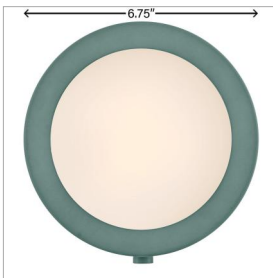

### SMALL ADJUSTABLE SINGLE LIGHT SCONCE

Synonymous with vintage glamour, Mercer's mid-century modern design has a cool simplicity that blends robust metal construction and circular glass shades that emit a soft glow, creating a perfect accent for any décor. Mercer is available in multiple finishes.

DETAILS	
FINISH:	Sage Green
MATERIAL:	Steel
GLASS:	Etched Opal
DIMMABLE:	YES - WITH DIMMABLE LAMP (NOT INCLUDED)

DIMENSIONS	
WIDTH:	6.8"
HEIGHT:	6.8"
WEIGHT:	2lb
BACK PLATE:	6.75" Dia.
EXTENSION:	4"
TOP TO OUTLET:	3.5"

LIGHT SOURCE	
LIGHT SOURCE:	Socketed
WATTAGE:	1-5w Cand. LED, 60w Equiv.
VOLTAGE:	120v

SHIPPING	
CARTON LENGTH:	9.5
CARTON WIDTH:	9.5
CARTON HEIGHT:	6.5
CARTON WEIGHT:	2.5