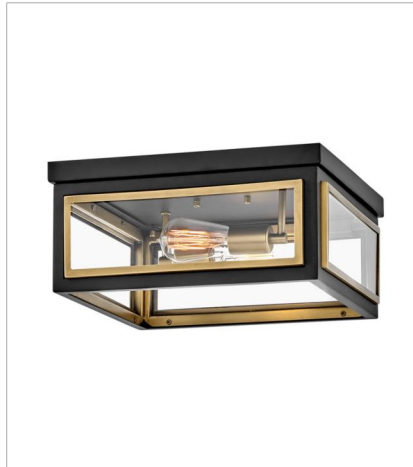

CEILING

Traditional in style and unique in character, Shaw is a showstopper for indoor and outdoor spaces. Distinguished by its dramatic frame and enchanting design elements, Shaw's robust, clear glass panels, rich two-tone finish, and captivating details unite to deliver dashing heritage charm.

FINISH: Black with Heritage Brass accents, Black with Burnished Bronze accents

GLASS: Clear

32980BK
LARGE TWO LIGHT SCONCE
5" W, 22" H
Socketed
2-10w Med. LED

32984BK
MEDIUM PENDANT
15.5" W, 31.5" H
Socketed
4-5w Cand. LED, 60w Equiv.

32987BK
SMALL PENDANT
10" W, 22.8" H
Socketed
1-14w Med. LED, 100w Equiv.

32988BK
MEDIUM MULTI TIER PENDANT
15.5" W, 41.3" H
Socketed
8-5w Cand. LED, 60w Equiv.

32981BK
MEDIUM FLUSH MOUNT
14" W, 6.5" H
Socketed
2-10w Med. LED

Traditional in style and unique in character, Shaw is a showstopper for indoor and outdoor spaces. Distinguished by its dramatic frame and enchanting design elements, Shaw's robust, clear glass panels, rich two-tone finish, and captivating details unite to deliver dashing heritage charm.