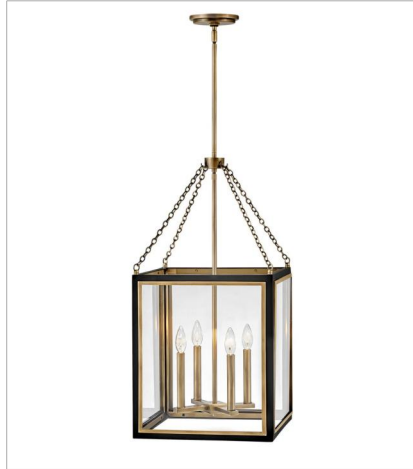

CEILING

Traditional in style and unique in character, Shaw is a showstopper for indoor and outdoor spaces. Distinguished by its dramatic frame and enchanting design elements, Shaw's robust, clear glass panels, rich two-tone finish, and captivating details unite to deliver dashing heritage charm.

FINISH: Black with Heritage Brass accents, Black with Burnished Bronze accents

GLASS: Clear

32980BK
LARGE TWO LIGHT SCONCE
5" W, 22" H
Socketed
2-10w Med. LED

32984BK
MEDIUM PENDANT
15.5" W, 31.5" H
Socketed
4-5w Cand. LED, 60w Equiv.

32987BK
SMALL PENDANT
10" W, 22.8" H
Socketed
1-14w Med. LED, 100w Equiv.

32988BK
MEDIUM MULTI TIER PENDANT
15.5" W, 41.3" H
Socketed
8-5w Cand. LED, 60w Equiv.

32981BK
MEDIUM FLUSH MOUNT
14" W, 6.5" H
Socketed
2-10w Med. LED

Traditional in style and unique in character, Shaw is a showstopper for indoor and outdoor spaces. Distinguished by its dramatic frame and enchanting design elements, Shaw's robust, clear glass panels, rich two-tone finish, and captivating details unite to deliver dashing heritage charm.