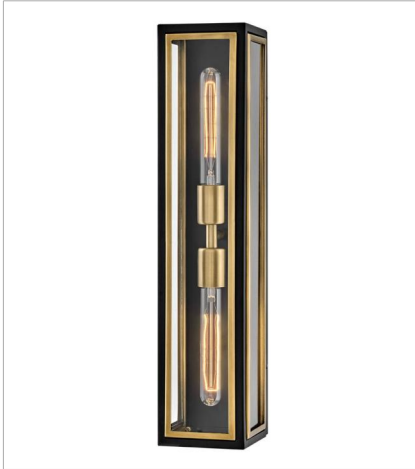

CEILING

Traditional in style and unique in character, Shaw is a showstopper for indoor and outdoor spaces. Distinguished by its dramatic frame and enchanting design elements, Shaw's robust, clear glass panels, rich two-tone finish, and captivating details unite to deliver dashing heritage charm.

FINISH: Black with Heritage Brass accents, Black with Burnished Bronze accents

GLASS: Clear

32980BK
LARGE TWO LIGHT SCONCE
5" W, 22" H
Socketed
2-10w Med. LED

32984BK
MEDIUM PENDANT
15.5" W, 31.5" H
Socketed
4-5w Cand. LED, 60w Equiv.

32987BK
SMALL PENDANT
10" W, 22.8" H
Socketed
1-14w Med. LED, 100w Equiv.

32988BK
MEDIUM MULTI TIER PENDANT
15.5" W, 41.3" H
Socketed
8-5w Cand. LED, 60w Equiv.

32981BK
MEDIUM FLUSH MOUNT
14" W, 6.5" H
Socketed
2-10w Med. LED

Traditional in style and unique in character, Shaw is a showstopper for indoor and outdoor spaces. Distinguished by its dramatic frame and enchanting design elements, Shaw's robust, clear glass panels, rich two-tone finish, and captivating details unite to deliver dashing heritage charm.