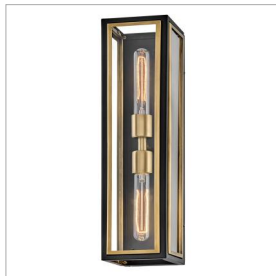

SHAW

32980BK

LARGE TWO LIGHT SCONCE

Traditional in style and unique in character, Shaw is a showstopper for indoor and outdoor spaces. Distinguished by its dramatic frame and enchanting design elements, Shaw's robust, clear glass panels, rich two-tone finish, and captivating details unite to deliver dashing heritage charm.

DETAILS	
FINISH:	Black
MATERIAL:	Steel
GLASS:	Clear
DIMMABLE:	YES - WITH DIMMABLE LAMP (NOT INCLUDED)

DIMENSIONS	
WIDTH:	5"
HEIGHT:	22"
WEIGHT:	8.3lb
BACK PLATE:	5"W X 22"H
EXTENSION:	5.8"
TOP TO OUTLET:	7.25"

LIGHT SOURCE	
LIGHT SOURCE:	Socketed
WATTAGE:	2-10w Med. LED
VOLTAGE:	120v

SHIPPING	
CARTON LENGTH:	25.2
CARTON WIDTH:	7.7
CARTON HEIGHT:	11
CARTON WEIGHT:	9.7

PRODUCT DETAILS:

- Dry Rated
- Classic, elegant lines and timeless details enhance a traditional space