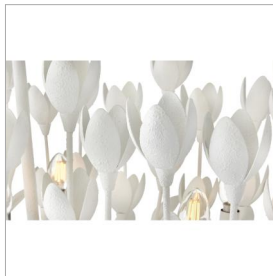

lisa mcdennon
COLLECTION

FLORA

30015TXP

LARGE TEN LIGHT LINEAR

Flora is a work of art inspired by the delicate nature and beauty of florals. Blurring the line between lighting and sculpture, Flora's handmade, hand-painted blooms mesmerizingly unfold while the bulbs beautifully nestle inside.

DETAILS	
FINISH:	Textured Plaster
MATERIAL:	Steel
SLOPE DEGREE:	90
DIMMABLE:	YES - WITH DIMMABLE LAMP (NOT INCLUDED)

DIMENSIONS	
WIDTH:	60"
HEIGHT:	27.8"
DEPTH:	14
WEIGHT:	36lb

LIGHT SOURCE	
LIGHT SOURCE:	Socketed
WATTAGE:	10-5w Cand. LED, 60w Equiv.
VOLTAGE:	120v

MOUNTING	
CANOPY:	4.5"W X 20"L
LEAD WIRE:	1 X 144"

SHIPPING	
CARTON LENGTH:	66
CARTON WIDTH:	20
CARTON HEIGHT:	23.5
CARTON WEIGHT:	61.6

PRODUCT DETAILS:

- Dry Rated
- Can be hung on a sloped ceiling
- Merging the best of traditional and modern elements with a sophisticated and streamlined look
- Part of the Lisa McDennon Collection of eclectic lighting designs, blending traditional and modern West Coast styles with striking natural elements, sculptural silhouettes, and layered textiles