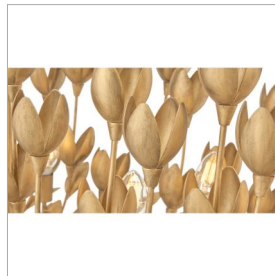

lisa mcdennon
COLLECTION

FLORA

30015BNG

LARGE TEN LIGHT LINEAR

Flora is a work of art inspired by the delicate nature and beauty of florals. Blurring the line between lighting and sculpture, Flora's handmade, hand-painted blooms mesmerizingly unfold while the bulbs beautifully nestle inside.

DETAILS	
FINISH:	Burnished Gold
MATERIAL:	Steel
SLOPE DEGREE:	90
DIMMABLE:	DOES NOT APPLY

DIMENSIONS	
WIDTH:	60"
HEIGHT:	27.8"
DEPTH:	14
WEIGHT:	36lb

LIGHT SOURCE	
LIGHT SOURCE:	Socketed
WATTAGE:	10-5w Cand. LED, 60w Equiv.
VOLTAGE:	120v

MOUNTING	
CANOPY:	4.5"W X 20"L
LEAD WIRE:	1 X 144"

SHIPPING	
CARTON LENGTH:	66
CARTON WIDTH:	20
CARTON HEIGHT:	23.5
CARTON WEIGHT:	61.6

PRODUCT DETAILS:

- Dry Rated
- Can be hung on a sloped ceiling
- This design features a luxurious gold finish with an opulent sheen
- Merging the best of traditional and modern elements with a sophisticated and streamlined look
- Part of the Lisa McDennon Collection of eclectic lighting designs, blending traditional and modern West Coast styles with striking natural elements, sculptural silhouettes, and layered textiles