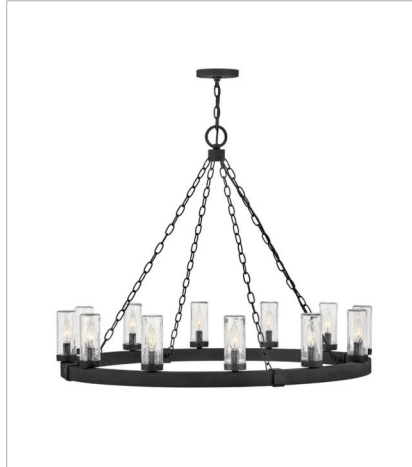

# SAWYER

**OPEN AIR™**  
collection

The fresh, rustic design of the Sawyer collection will inject any outdoor living experience with the warm, cozy ambiance of an indoor setting. Constructed with Hinkley's own anti-corrosion coating, Sawyer ensures maximum resiliency and performance in the elements.

**FINISH:** Black  
**GLASS:** Clear Seedy, Etched

**29206BK**  
MEDIUM SINGLE TIER CHANDELIER  
24" W, 23.3" H  
Socketed  
6-5w Cand. LED, 60w Equiv.

**29207BK**  
LARGE SINGLE TIER CHANDELIER  
38" W, 28.5" H  
Socketed  
12-5w Cand. LED, 60w Equiv.

**29208BK**  
MEDIUM SINGLE TIER CHANDELIER  
30" W, 27.8" H  
Socketed  
9-5w Cand. LED, 60w Equiv.

**29209BK**  
LARGE SINGLE TIER CHANDELIER  
46" W, 30.5" H  
Socketed  
15-5w Cand. LED, 60w Equiv.

**29203BK**  
MEDIUM FLUSH MOUNT  
15" W, 4.8" H  
Socketed  
3-5w Cand. LED, 40w Equiv.