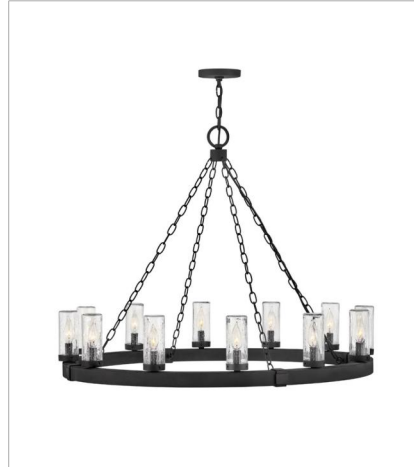

SAWYER

OPEN AIR™
collection

The fresh, rustic design of the Sawyer collection will inject any outdoor living experience with the warm, cozy ambiance of an indoor setting. Constructed with Hinkley's own anti-corrosion coating, Sawyer ensures maximum resiliency and performance in the elements.

FINISH: Black
GLASS: Clear Seedy, Etched

29206BK
MEDIUM SINGLE TIER CHANDELIER
24" W, 23.3" H
Socketed
6-5w Cand. LED, 60w Equiv.

29207BK
LARGE SINGLE TIER CHANDELIER
38" W, 28.5" H
Socketed
12-5w Cand. LED, 60w Equiv.

29208BK
MEDIUM SINGLE TIER CHANDELIER
30" W, 27.8" H
Socketed
9-5w Cand. LED, 60w Equiv.

29209BK
LARGE SINGLE TIER CHANDELIER
46" W, 30.5" H
Socketed
15-5w Cand. LED, 60w Equiv.

29203BK
MEDIUM FLUSH MOUNT
15" W, 4.8" H
Socketed
3-5w Cand. LED, 40w Equiv.