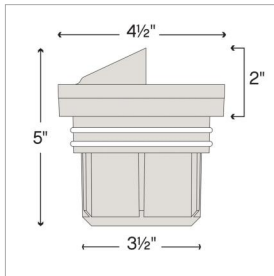

WELL LIGHT

15708MZ-LMA30K

VARIABLE OUTPUT LED 3000K SHIELDED

DETAILS	
FINISH:	Matte Bronze
MATERIAL:	Aluminum
GLASS:	Clear Lens
DIMMABLE:	No

DIMENSIONS	
WIDTH:	4.5"
HEIGHT:	5"
DEPTH:	4.5
WEIGHT:	3.4lb

LIGHT SOURCE	
LIGHT SOURCE:	LumaCore
LED NAME:	30G4SE-12W
WATTAGE:	12w, 8w, 5w, 3w LumaCore LED *Included
VOLTAGE:	12v
VOLT AMPS:	12.4, 7.8, 5.3, 3.2
LUMENS:	750, 475, 350, 260
CRI:	80
INCANDESCENT EQUIVALENCY:	1 x 60w, 45w, 35w, 25w
DIMMABLE:	No

MOUNTING	
LEAD WIRE:	1 X 96"

SHIPPING	
CARTON LENGTH:	7
CARTON WIDTH:	7
CARTON HEIGHT:	13.5
CARTON WEIGHT:	4.5

PRODUCT DETAILS:

- LumaCore Series products carry a lifetime limited warranty
- Highlight special areas of your landscape such as foliage, trees, and architectural environments
- Hardy Island Series products carry a lifetime limited warranty
- LumaCORE combines three lenses, two light color choices, and four brightness options to enhance your outdoor living spaces
- PVC constructed concrete pour kit and burial sleeve are supplied
- Incorporates CREE LEDs with application performance tested by CREE
- Variable Output LumaCORE™ LED Engines have an approximate 40,000-hour lifespan
- Wet Rated