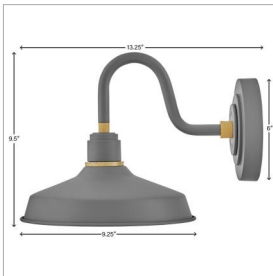

FOUNDRY CLASSIC

10231DMG

SMALL WALL MOUNT BARN LIGHT

Decidedly industrious, Foundry reinvents purposeful lighting. Focused and direct, the sturdy aluminum shade features knurled brass details to offset a variety of finish options while casting a uniform light. The simple, understated form plants a vintage aesthetic for both inside and outside spaces while offering mix and match options that customize the look.

DETAILS	
FINISH:	Dark Matte Grey
MATERIAL:	Aluminum
SHADE:	Metal
DIMMABLE:	YES - WITH DIMMABLE LAMP (NOT INCLUDED)

DIMENSIONS	
WIDTH:	9.5"
HEIGHT:	9.3"
WEIGHT:	2.8lb
BACK PLATE:	6" Dia.
EXTENSION:	13.3"
TOP TO OUTLET:	4.75"

LIGHT SOURCE	
LIGHT SOURCE:	Socketed
WATTAGE:	1-14w Med. LED, 100w Equiv.
VOLTAGE:	120v

SHIPPING	
CARTON LENGTH:	12.5
CARTON WIDTH:	12.5
CARTON HEIGHT:	11
CARTON WEIGHT:	8

PRODUCT DETAILS:

- Aluminum material ensures this piece can withstand strenuous outdoor conditions
- Wet Rated
- Mounted at a point of entry, wall mount lights provide safety and security with a welcoming element
- Classic lines and heritage details complement traditional architecture
- Outdoor finishes carry a 2-year warranty
- Dark Sky compliant design limits light pollution in surrounding outdoor spaces