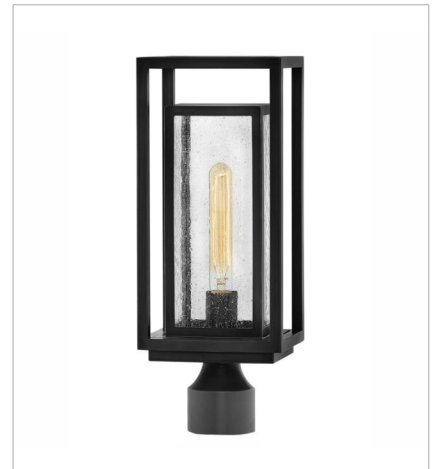

1001BK-LL
MEDIUM POST MOUNT LANTERN
7" W, 17" H
Socketed
1-2w Med. LED *Included

HINKLEY

HINKLEY
33000 Pin Oak Parkway
Avon Lake, OH 44012

PHONE: (440) 653-5500
Toll Free: 1 (800) 446-5539

hinkley.com