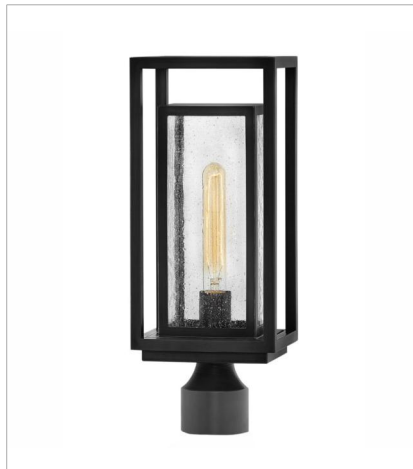

1001BK
MEDIUM POST MOUNT LANTERN
7" W, 17" H
Socketed
1-12w Med. LED, 100w Equiv.