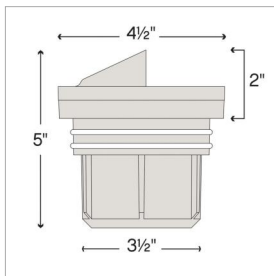

# WELL LIGHT

**15708BZ-LMA30K**

VARIABLE OUTPUT LED 3000K SHIELDED

DETAILS	
FINISH:	Bronze
MATERIAL:	Aluminum
GLASS:	Clear Lens
DIMMABLE:	No

DIMENSIONS	
WIDTH:	4.5"
HEIGHT:	5"
DEPTH:	4.5
WEIGHT:	3.4lb

LIGHT SOURCE	
LIGHT SOURCE:	LumaCore
LED NAME:	30G4SE-12W
WATTAGE:	12w, 8w, 5w, 3w LumaCore LED *Included
VOLTAGE:	12v
VOLT AMPS:	12.4, 7.8, 5.3, 3.2
LUMENS:	750, 475, 350, 260
CRI:	80
INCANDESCENT EQUIVALENCY:	1 x 60w, 45w, 35w, 25w
DIMMABLE:	No
TRANSFORMER REQUIRED:	Yes

MOUNTING	
LEAD WIRE:	1 X 36"

SHIPPING	
CARTON LENGTH:	7
CARTON WIDTH:	7
CARTON HEIGHT:	13.5
CARTON WEIGHT:	4.5