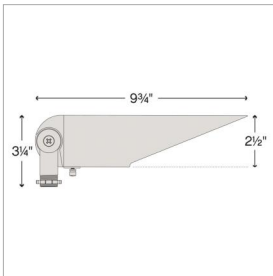

DETAILS	
FINISH:	Bronze
MATERIAL:	Aluminum
GLASS:	Clear Lens
DIMMABLE:	No

DIMENSIONS	
WIDTH:	9.8"
HEIGHT:	3.3"
DEPTH:	2.5
WEIGHT:	1.4lb

LIGHT SOURCE	
LIGHT SOURCE:	LumaCore
LED NAME:	30G4SE-12W
WATTAGE:	12w, 8w, 5w, 3w LumaCore LED *Included
VOLTAGE:	12v
VOLT AMPS:	12.4, 7.8, 5.3, 3.2
LUMENS:	750, 475, 350, 260
CRI:	80
INCANDESCENT EQUIVALENCY:	1 x 60w, 45w, 35w, 25w
DIMMABLE:	No
TRANSFORMER REQUIRED:	Yes

MOUNTING	
LEAD WIRE:	1 X 18"

SHIPPING	
CARTON LENGTH:	10
CARTON WIDTH:	5
CARTON HEIGHT:	5
CARTON WEIGHT:	2