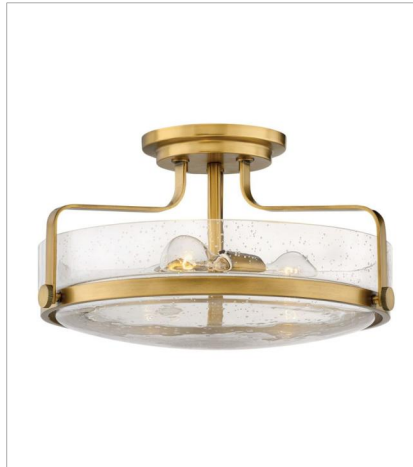

HARPER

Harper's sleek, retro design elevates the traditional ceiling mount with a unique clear seeded glass bound by a prominent metal ring and decorative knobs. Available in five classic finishes.

FINISH: Heritage Brass
GLASS: Clear Seedy, Etched Opal

3640HB-CS
MEDIUM FLUSH MOUNT
15.8" W, 6.3" H
Socketed
3-5w Med. LED

3641HB
MEDIUM SEMI-FLUSH MOUNT
14.5" W, 10" H
Socketed
3-14w Med. LED, 100w Equiv.

3641HB-CS
MEDIUM SEMI-FLUSH MOUNT
14.5" W, 10" H
Socketed
3-14w Med. LED, 100w Equiv.

3643HB
LARGE SEMI-FLUSH MOUNT
18" W, 10" H
Socketed
3-14w Med. LED, 100w Equiv.

3643HB-CS
LARGE SEMI-FLUSH MOUNT
18" W, 10" H
Socketed
3-14w Med. LED, 100w Equiv.

HINKLEY

HINKLEY
33000 Pin Oak Parkway
Avon Lake, OH 44012