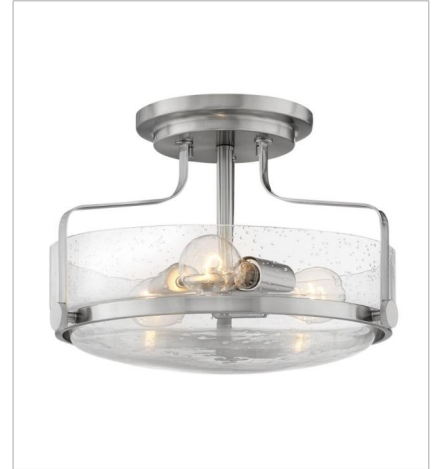

HARPER

Harper's sleek, retro design elevates the traditional ceiling mount with a unique clear seeded glass bound by a prominent metal ring and decorative knobs. Available in five classic finishes.

FINISH: Brushed Nickel
GLASS: Clear Seedy, Etched Opal

3640BN-CS
MEDIUM FLUSH MOUNT
15.8" W, 6.3" H
Socketed
3-5w Med. LED

3641BN
MEDIUM SEMI-FLUSH MOUNT
14.5" W, 10" H
Socketed
3-14w Med. LED, 100w Equiv.

3641BN-CS
MEDIUM SEMI-FLUSH MOUNT
14.5" W, 10" H
Socketed
3-14w Med. LED, 100w Equiv.

3643BN
LARGE SEMI-FLUSH MOUNT
18" W, 10" H
Socketed
3-14w Med. LED, 100w Equiv.

3643BN-CS
LARGE SEMI-FLUSH MOUNT
18" W, 10" H
Socketed
3-14w Med. LED, 100w Equiv.

HINKLEY

HINKLEY
33000 Pin Oak Parkway
Avon Lake, OH 44012