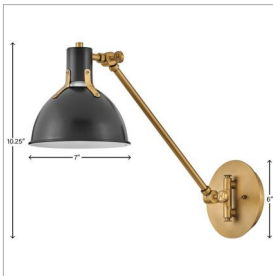

### MEDIUM SWING ARM SINGLE LIGHT SCONCE

Argo is brilliantly basic in design but has all the right details to make it shine. The smooth lines of its dome have a vintage, industrial feel, but modern updates make Argo contemporary. Heavy straps and decorative screws secure the dome to the cap in this clean and stylish profile.

DETAILS	
FINISH:	Satin Black
MATERIAL:	Steel
DIMMABLE:	YES - WITH DIMMABLE LAMP (NOT INCLUDED)

DIMENSIONS	
WIDTH:	7"
HEIGHT:	10.3"
WEIGHT:	5lb
BACK PLATE:	6" Dia.
EXTENSION:	20"
TOP TO OUTLET:	3.5"

LIGHT SOURCE	
LIGHT SOURCE:	Socketed
WATTAGE:	1-12w Med. LED, 100w Equiv.
VOLTAGE:	120v

#### PRODUCT DETAILS:

- Dry Rated
- Fully adjustable both left or right and up or down
- Bold silhouette with dramatic details creates a modern statement
- All dimensions listed are as shown
- Includes a convenient on/off switch
- Extension is 21.75" when fixture is fully extended
- Optional cord cover available, 6938HB
- Can be hard wired or mounted with included plug-in cord